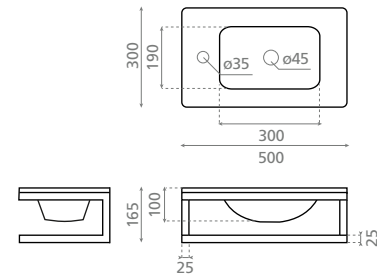

Soporte toallero de acero
-Compatible con lavabo
Ref. 0522 y Ref. 0312 TOP.

Stainless steel support towel
rail

-Valid for Ref. 0522 and
Ref. 0312 TOP washbasins.

Ref. 3012 SUP

0063_95
500 x 300 x 165mm