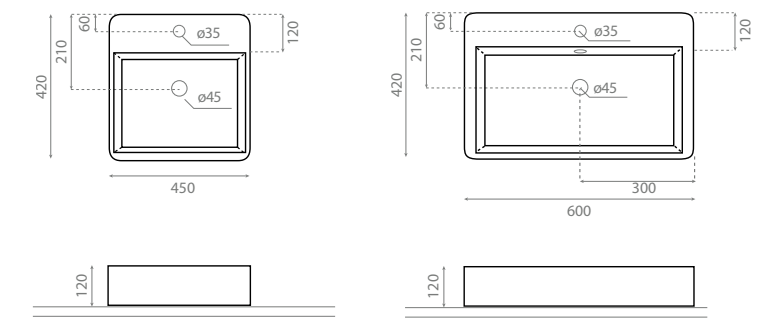

Santander

Lavabo sobre encimera /
suspendido

–Con rebosadero.

Topcounter / wall-hung
washbasins

–With overflow.