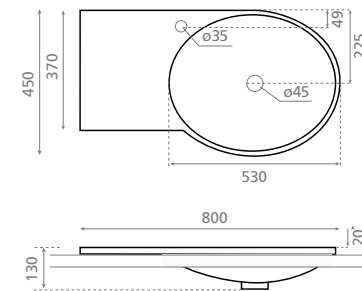

Nantes

Lavabo sobremueble /
encastre
–Sin rebosadero.

Furniture / vanity washbasin
–Without overflow.

Ref. 0577

0215_95
800 x 450 x 130mm