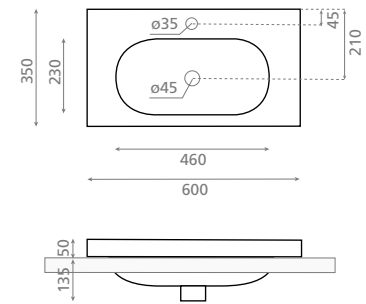

Ice

Lavabo sobremueble /
encastre
-Con rebosadero.

Furniture / vanity washbasin
-With overflow.

Ref. 0516

0204_95
600 x 350 x 185mm

Ref. 0517

0235_95
800 x 350 x 185mm