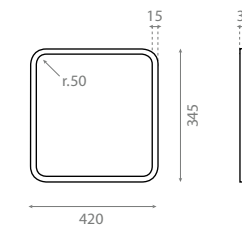

Soporte de acero para balda
-2 piezas.
Stainless steel support
matching with shelf.
-2 pcs.