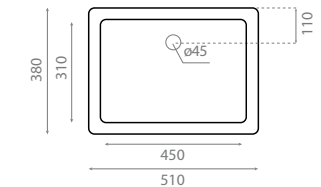

Undercounter washbasin
–With overflow.

Ref. 0051

0095_85
510 x 380 x 195mm

Ref. 0051B

0082_95
510 x 320 x 180mm

Ref. 0051D

0096_95
565 x 295 x 170mm

Hannover