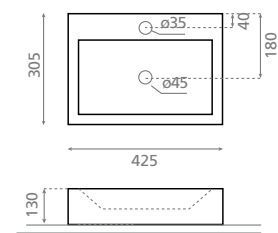

Gerona

Lavabo sobre encimera /
suspendido
–Sin rebosadero.

Topcounter / wall-hung
washbasin
–Without overflow.

Ref. 0037

0113_85
425 x 305 x 130mm