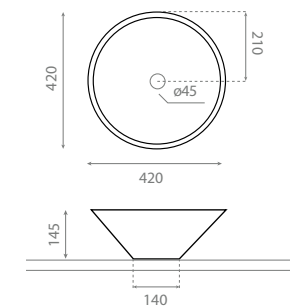

Cáceres

Lavabo sobre encimera
–Sin rebosadero.
–Compatible con soporte
Ref. 00114.

Topcounter washbasin
–Without overflow.
–Valid for Ref. 00114 support.

Ref. 0015
0106_85
420 x 145mm