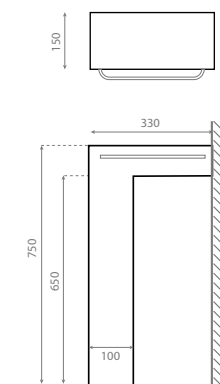

Ref. 00331

0414_85
200 x 400 x 750mm

Pedestal blanco con toallero /
White pedestal with
towel rail

Ref. 10050

0198_95
150 x 330 x 750mm

Pedestal de acero / Stainless
steel pedestal

Ref. 00108
0249_95
125 x 195 x 725mm