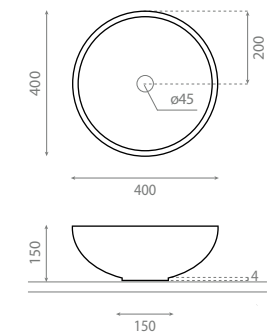

Ref. 4047
0739_85
470 x 820mm

Sicilia

Lavabo sobre encimera
 –Sin rebosadero.
 Topcounter washbasin
 –Without overflow.

Ref. 4069
 0119_95
 400 x 150mm

Ref. 4069/CRU
 0149_95
 400 x 150mm
 –Acabado natural.
 –Natural finish.