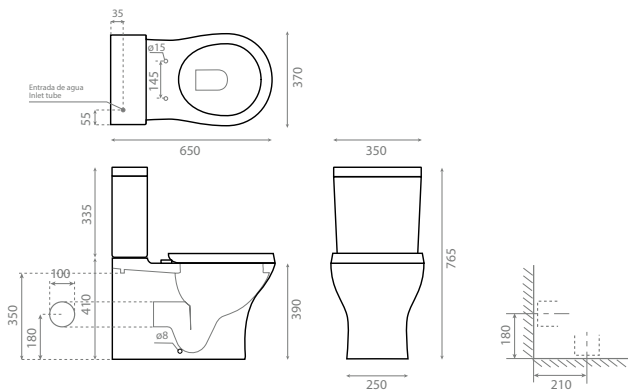

Ref. 4505

0369_85
650 x 370 x 765mm