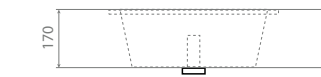

Undercounter washbasin
–With overflow.

Ref. 0051

0095_85
510 x 380 x 195mm

Ref. 0051B

0082_95
510 x 320 x 180mm

Ref. 0051D

0096_95
565 x 295 x 170mm

Hannover