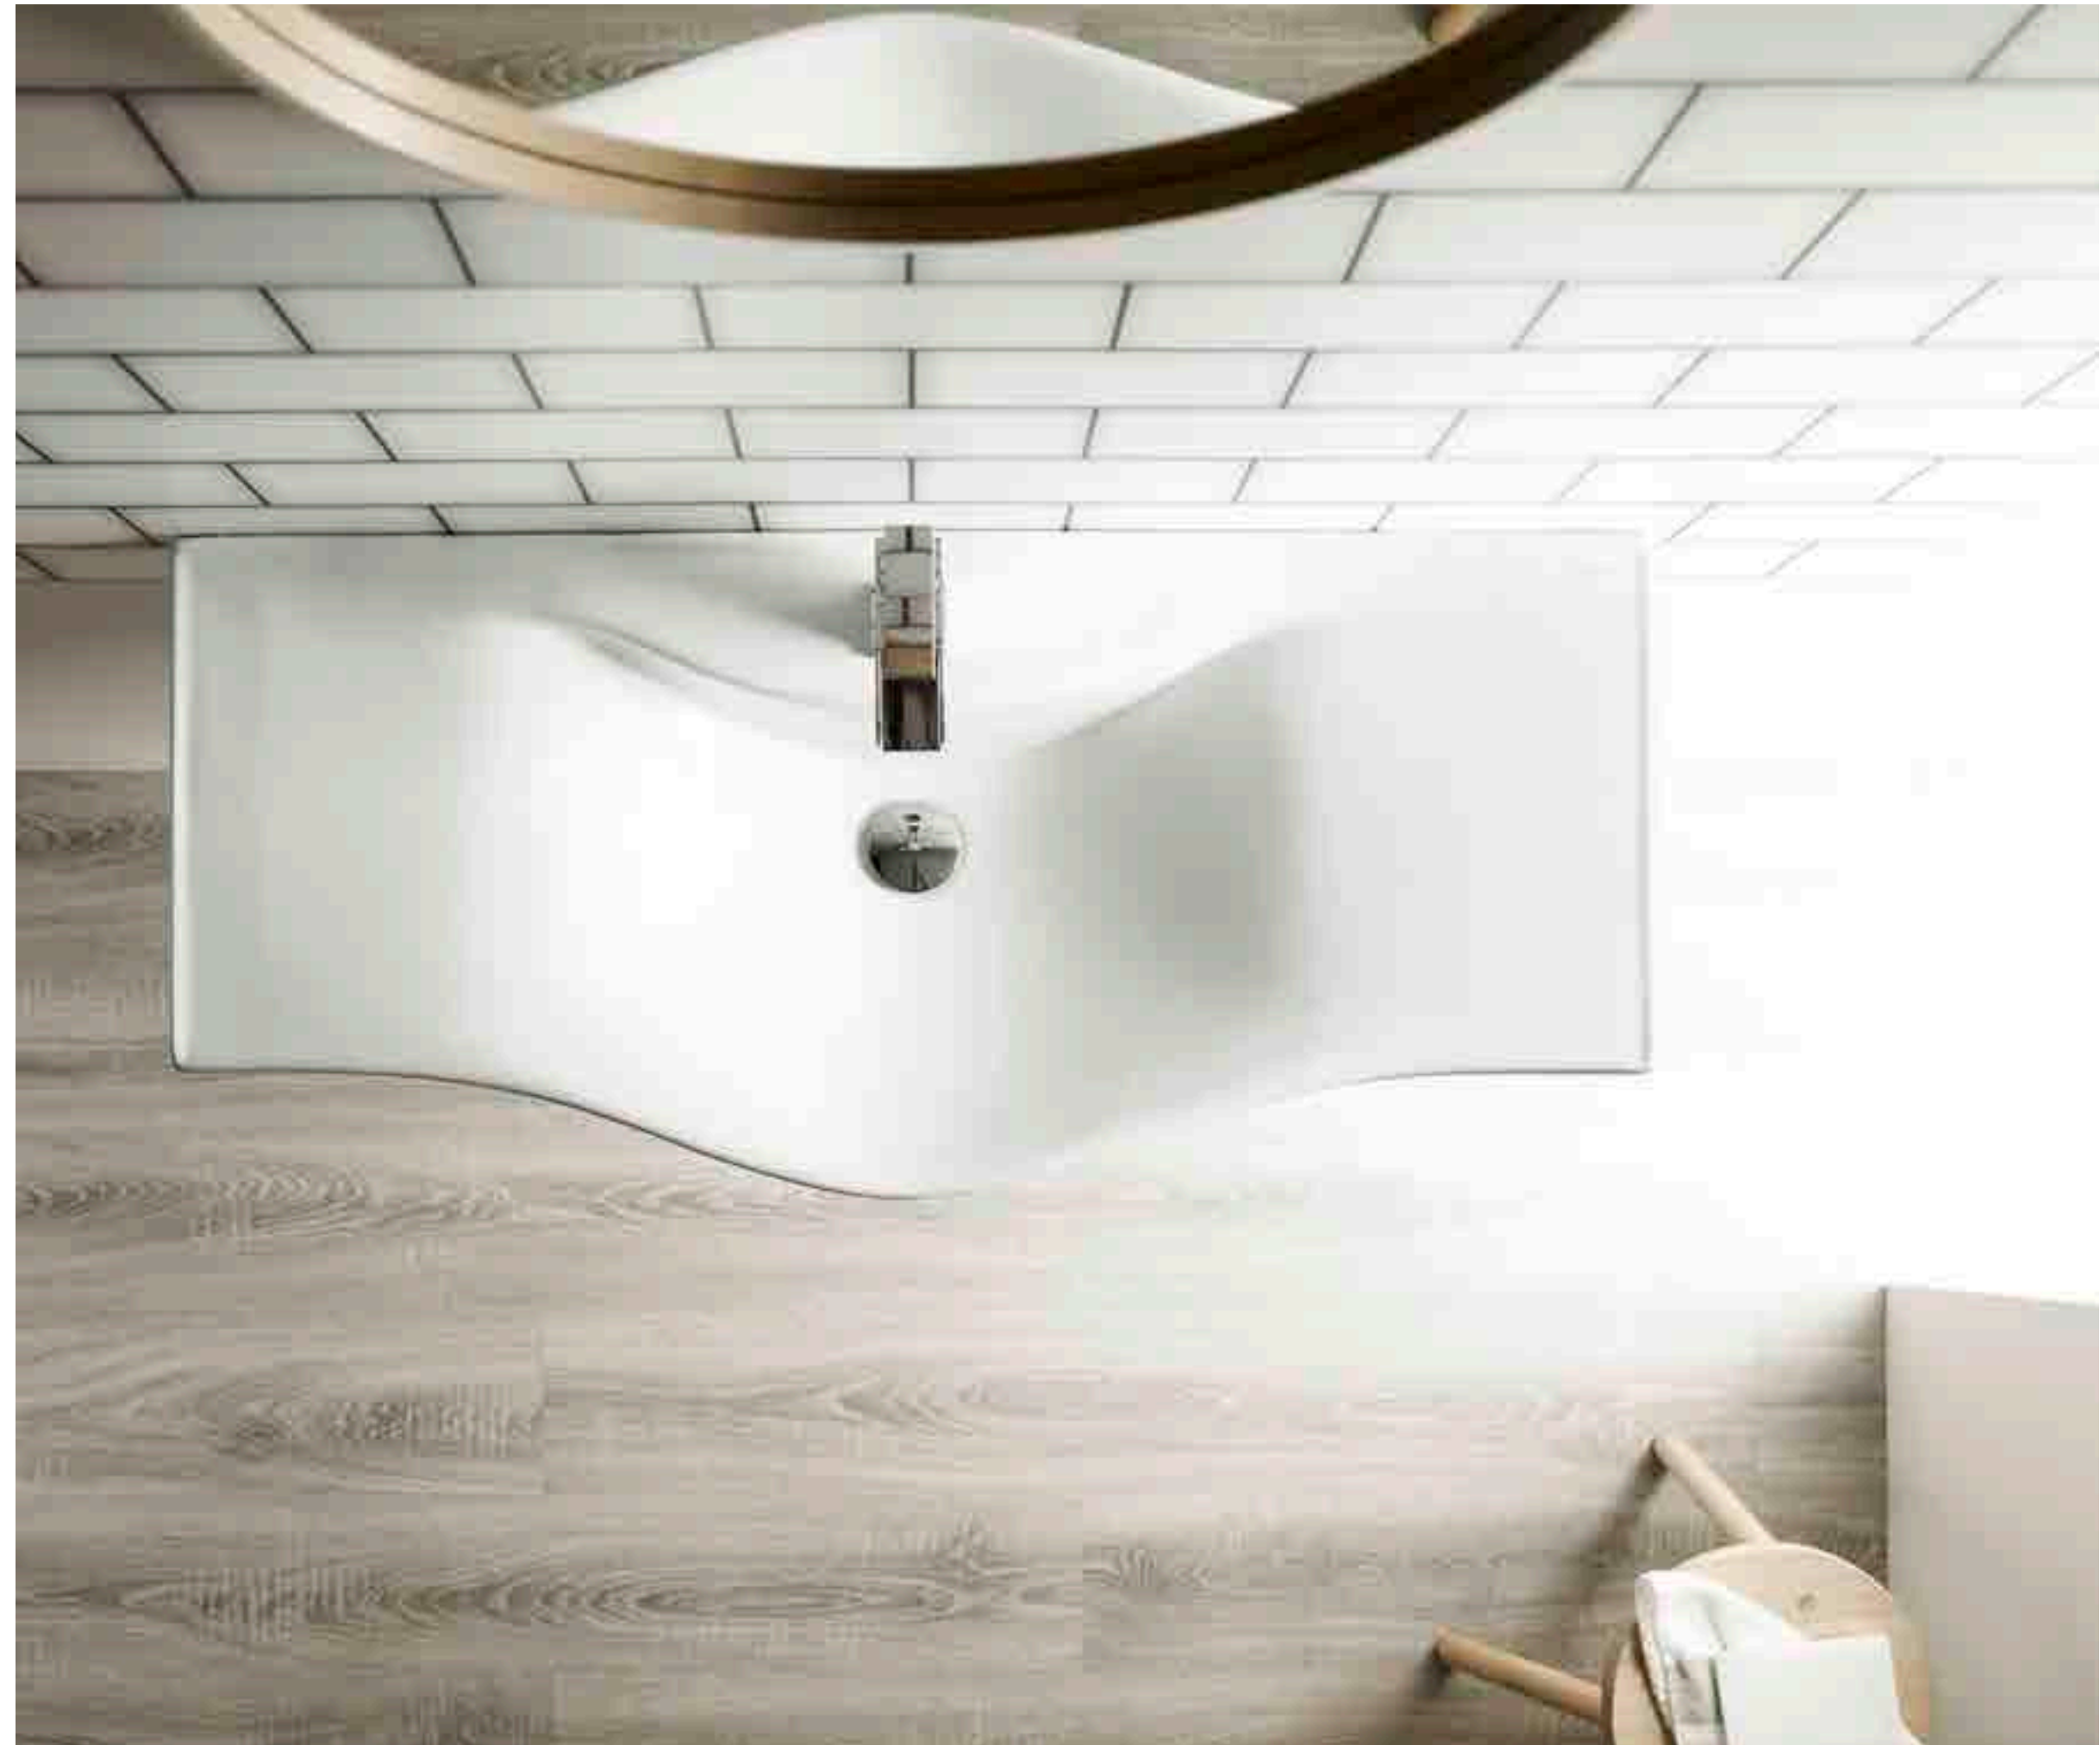

Helsinki

Lavabo suspendido
-Con rebosadero.

Wall-hung washbasin
-With overflow.

Ref. 4091

0119_85
650 x 450 x 180mm

Ref. 4092

0159_85
800 x 450 x 180mm

Ref. 4093

0189_85
1000 x 450 x 180mm