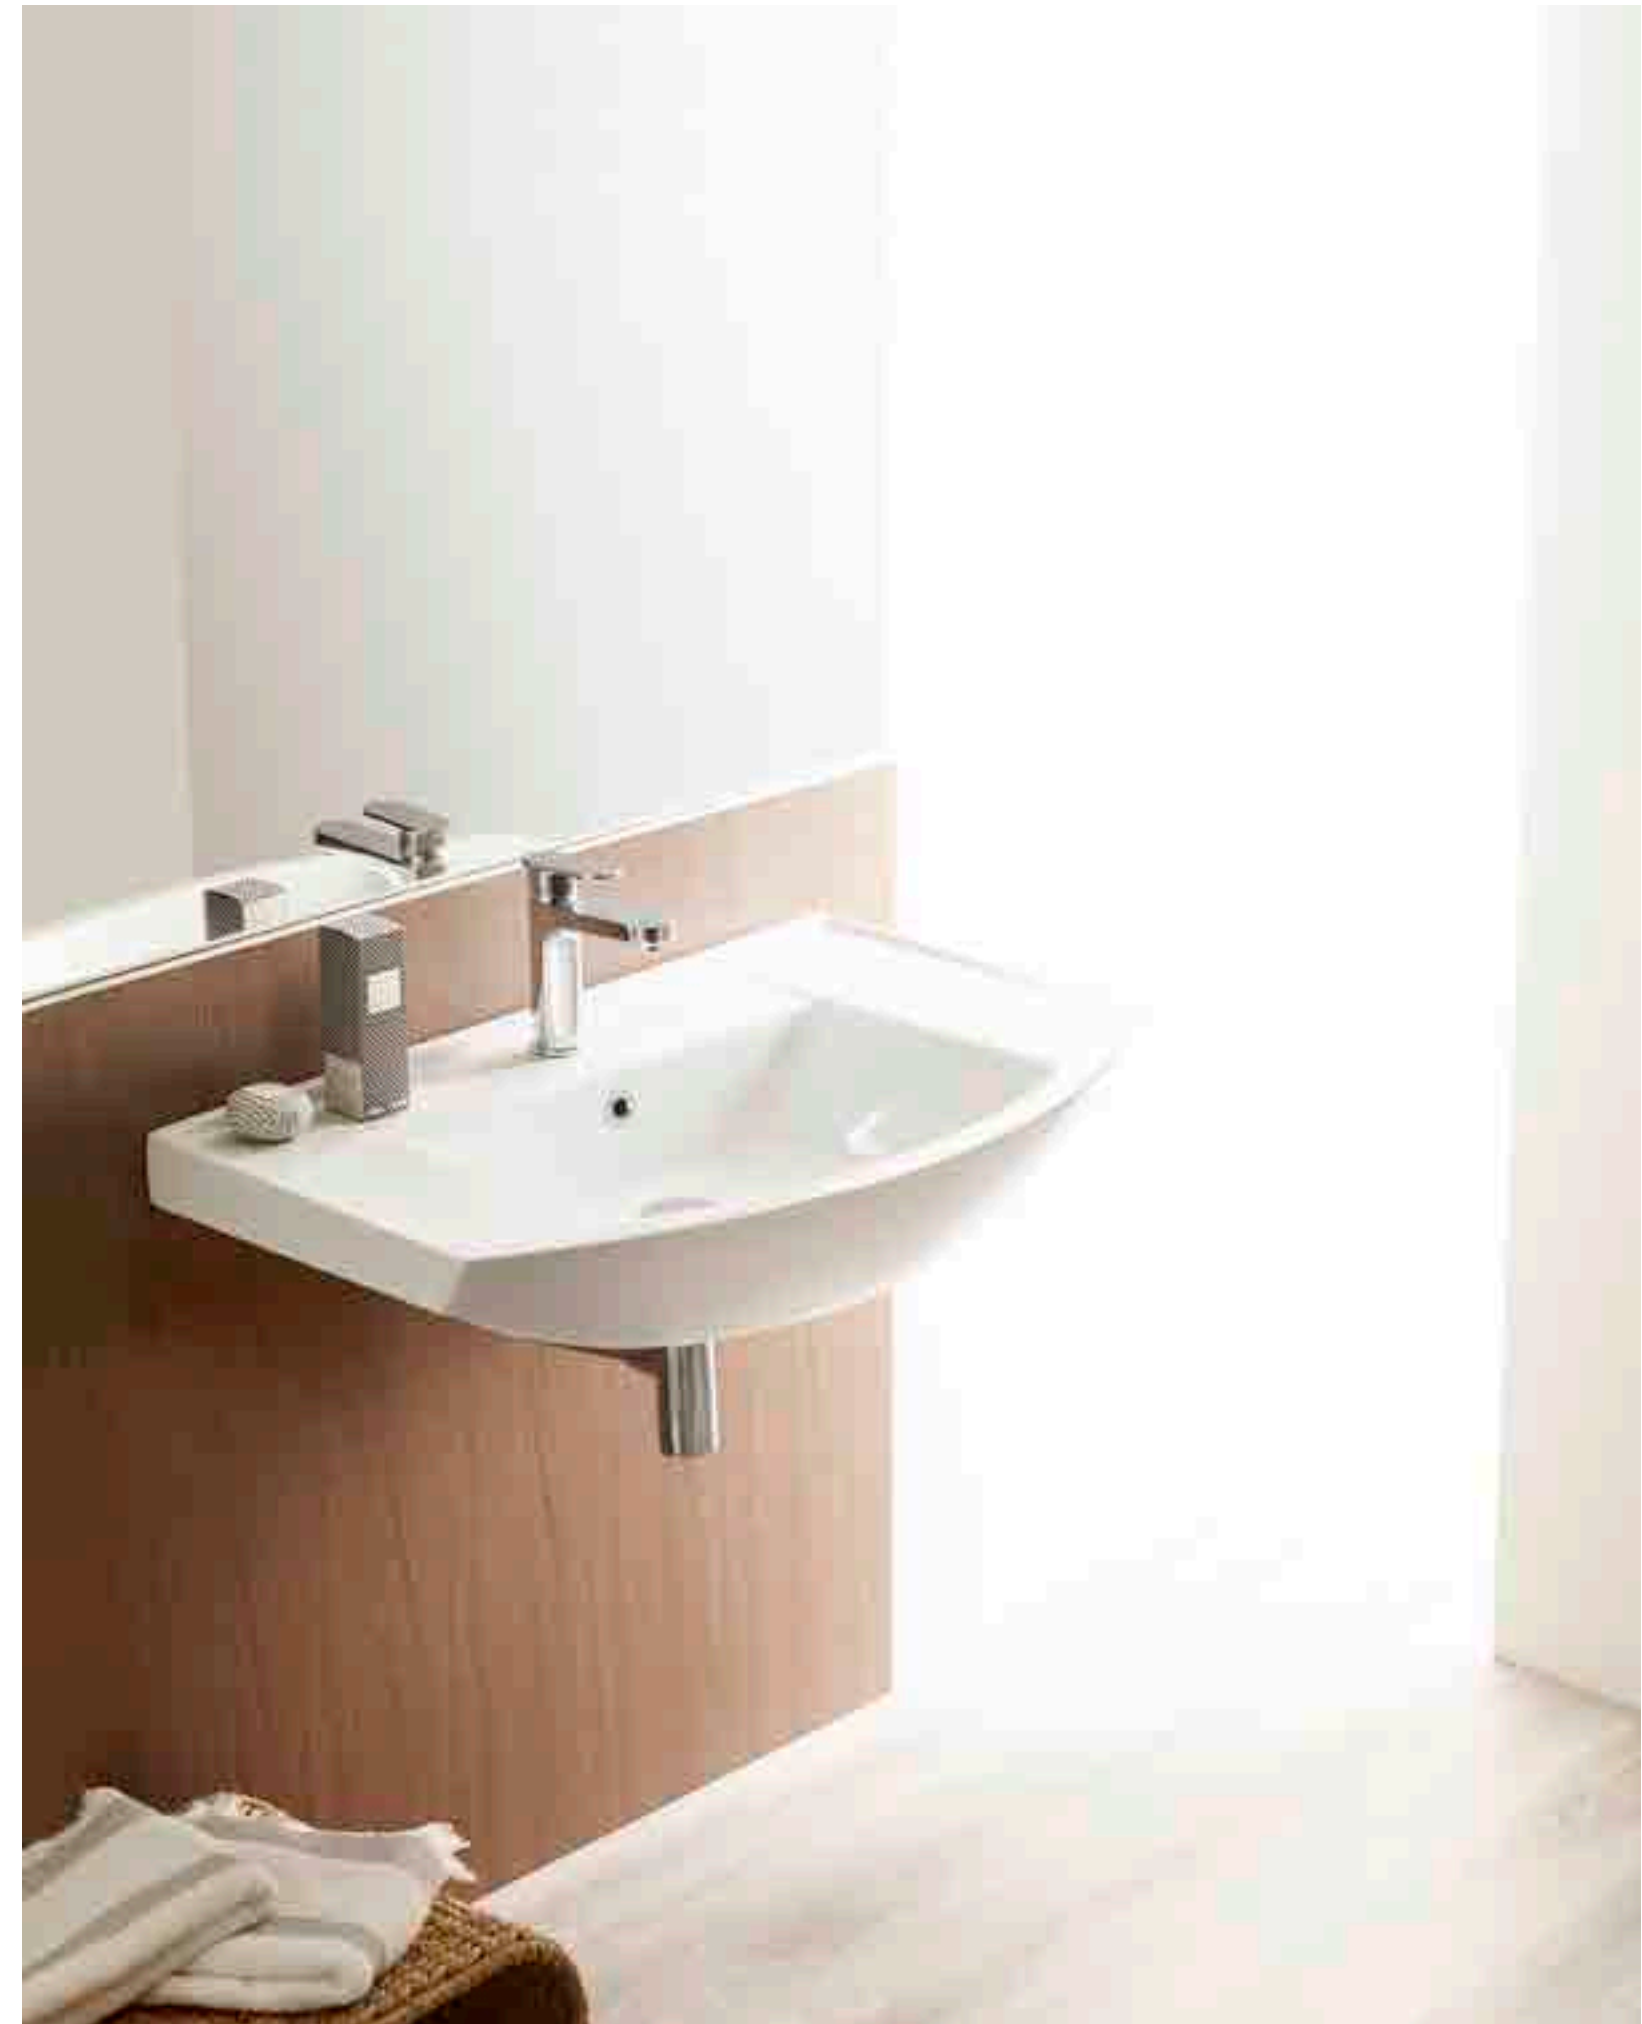

Oslo

Lavabo suspendido
-Con rebosadero.

Wall-hung washbasin
-With overflow.

Ref. 4096

0179_85

800 x 500 x 180mm

Ref. 4097

0213_95

1010 x 500 x 180mm