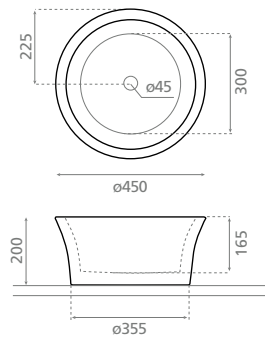

Manila

Lavabo sobre encimera
–Sin rebosadero.
–Compatible con pedestal
Ref. 00331.

Topcounter washbasin
–Without overflow.
–Valid for Ref. 00331 pedestal.

Ref. 00327 Negro
0627_85
450 x 200mm