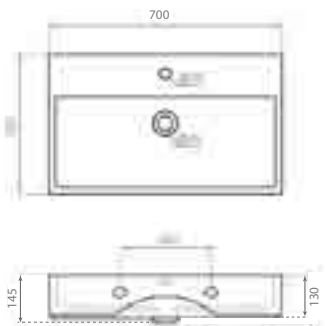

Dubai

Lavabo sobre encimera /
suspendido
-Con rebosadero.

Topcounter / wall-hung
washbasin
-With overflow.

Ref. 4104
0339_85
700 x 425 x 145mm