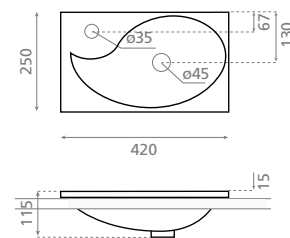

Aqua

Lavabo sobremueble /
encastre
–Sin rebosadero.
–Compatible con soporte
Ref. 00111.

Furniture / vanity washbasin
–Without overflow.
–Valid for Ref. 00111 support.

Ref. 0572
0088_95
420 x 250 x 115mm