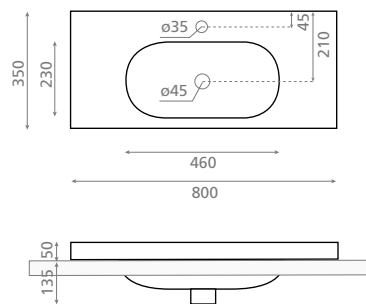

Ice

Lavabo sobremueble /
encastre
-Con rebosadero.

Furniture / vanity washbasin
-With overflow.

Ref. 0516

0204_95
600 x 350 x 185mm

Ref. 0517

0235_95
800 x 350 x 185mm