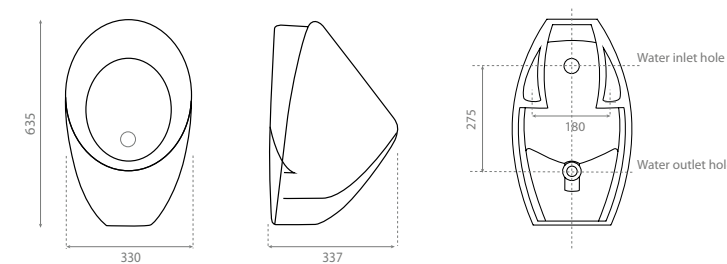

Algarve

Lavabo semi pedestal
 –Con rebosadero.

Semi - pedestal washbasin
 –With overflow.

Ref. 4078 Algarve A
 0103_85
 510 x 425 x 450mm

Ref. 4079 Algarve B
 0112_95
 630 x 470 x 480mm

Lavabos

Washbasins

Porcelana / Porcelain
Circular