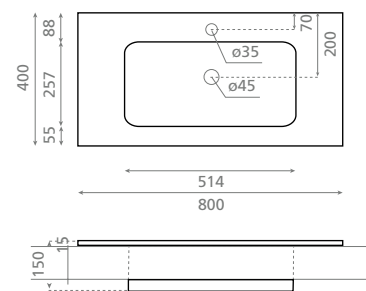

LP

Lavabo sobremueble / encastre

–Sin rebosadero.

–Compatible con soportes
Ref. 00112 y Ref. 00101

Furniture / vanity washbasin

–Without overflow.

–Valid for Ref. 00112 and
Ref. 00101 supports.

Ref. 0570 LP 60

0208_95

600 x 400 x 150mm

–Compatible con soporte
Ref. 00109.

–Valid for Ref. 00109 support

Ref. 0571 LP 80

0249_85

800 x 400 x 150mm

–Compatible con soporte
Ref. 00110.

–Valid for Ref. 00110 support.