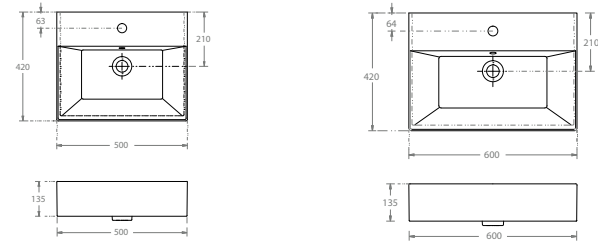

Bruselas

Lavabo suspendido
-Con rebosadero.

Wall-hung washbasin
-With overflow.

Ref. 4105
0159_00
500 x 420 x 135mm

Ref. 4106
0189_00
600 x 420 x 135mm

Ref. 4107
0239_00
700 x 420 x 135mm

Ref. 4108
0299_00
900 x 420 x 135mm