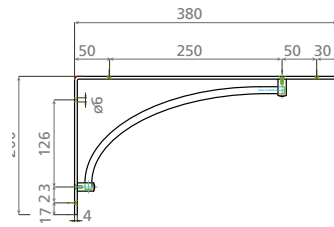

Half arch support–2 pcs.

–2 pcs.
–Valid for fixing on both sides.