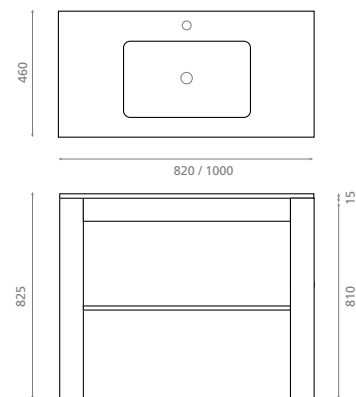

Muebles / Cabinets

Mueble Tecno

–Con lavabo Liébana.
–Estructura de aluminio, paneles y bandeja de madera.

Tecno cabinet

–With Liébana washbasin.
–Aluminium frame and wooden panels and tray.

Acabados / Finishes

BL - Blanca / White
GR - Gris / Grey
NE - Negro / Black
RB - Roble / Oak
WN - Wengué / Wengue

Ref. 9966

0885_95
820 x 460 x 825mm

Ref. 9967

0998_95
1000 x 460 x 825mm