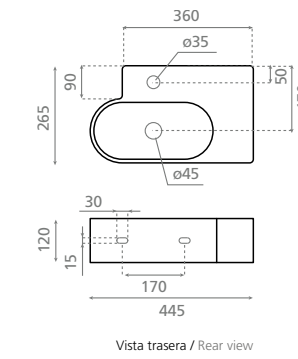

Kabuto

Lavabo suspendido
–Sin rebosadero.

Wall-hung washbasin
–Without overflow.

Ref. 4051
0104_95
445 x 265 x 120mm