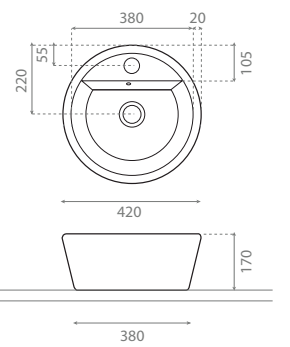

Florenzia

Lavabo sobre encimera
-Con rebosadero.

Topcounter washbasin
-With overflow.

Ref. 4056 Florenzia A
0126_95
420 x 170mm

Ref. 4057 Florenzia B
0188_95
420 x 350mm