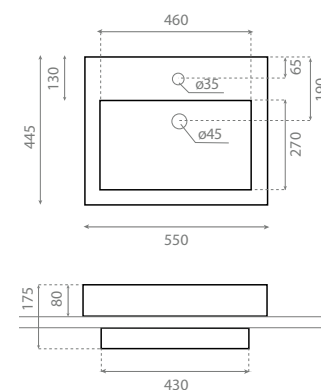

Funchal

Lavabo de semiencastre /
suspendido
–Con rebosadero.

Semi-recessed / wall-hung
washbasin
–With overflow.

Ref. 0062
0123_85
550 x 445 x 175mm