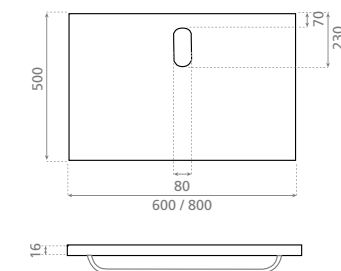

Acabados / Finishes:
CE - Cerezo / Cherry.

Ref. 0317

0119_95
600 x 500 x 16mm

Compatible con soportes /
Compatible with supports
Ref. 00100 - Ref. 00101
Ref. 00109

Ref. 0318

0139_95
800 x 500 x 16mm

Compatible con soportes /
Compatible with supports
Ref. 00100 - Ref. 00101
Ref. 00110 - Ref. 00310