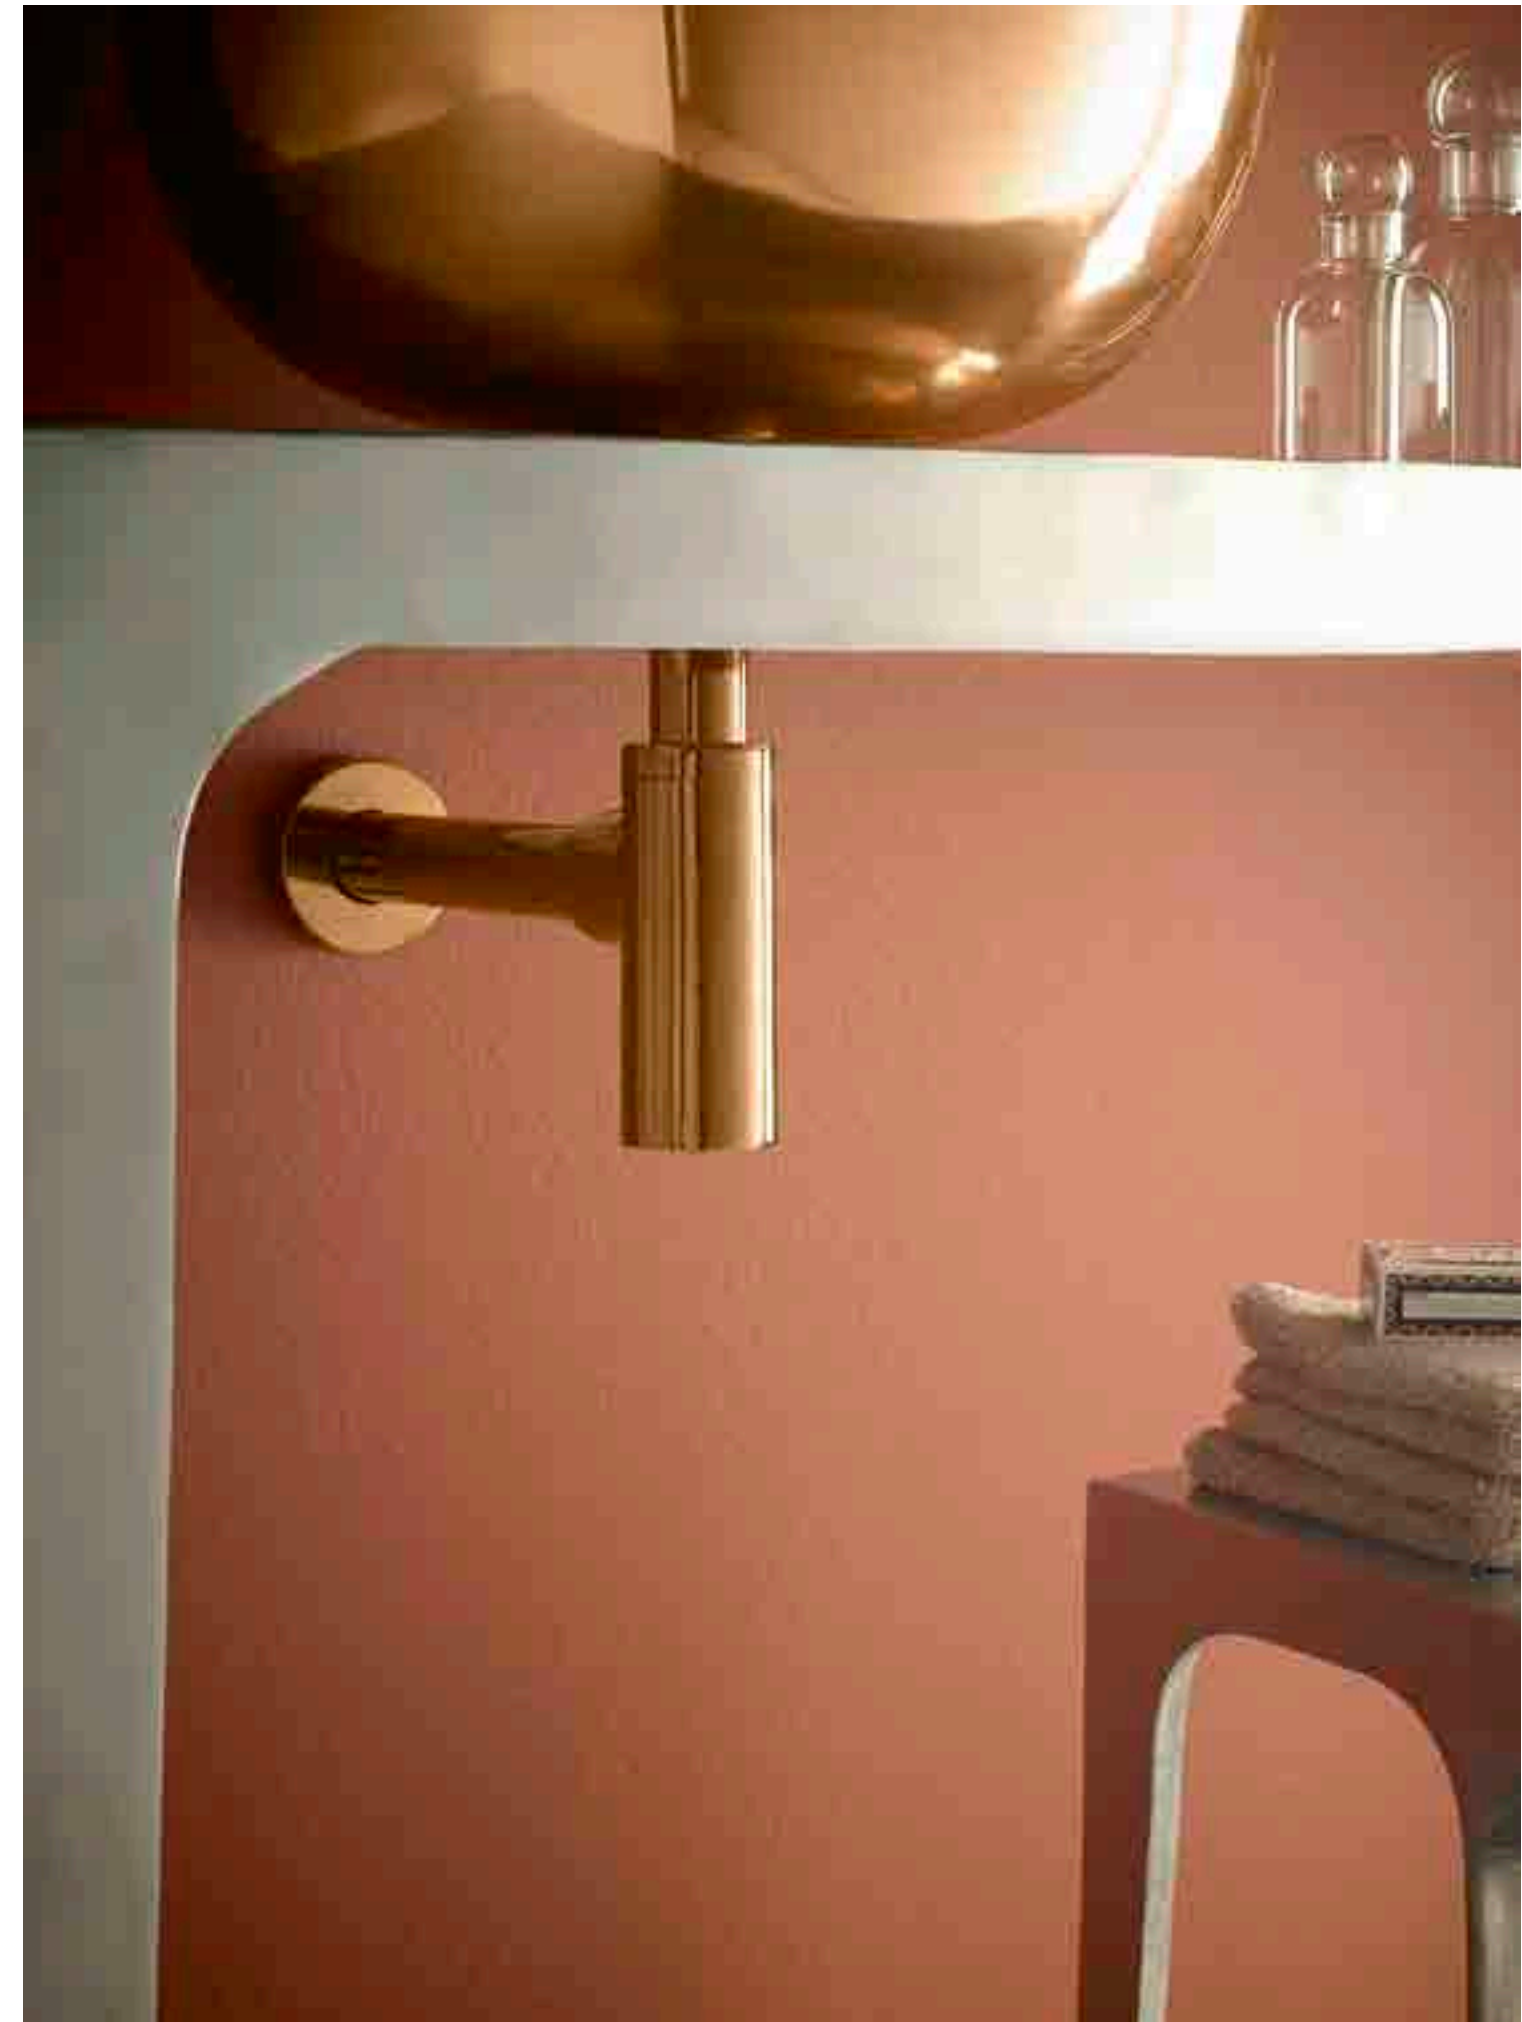

Válvulas cuadradas one-touch /
Square pop-up valves

Ref. 0213
0044_95
60mm
–Con rebosadero.
–With overflow.

Ref. 0214
0044_95
60mm
–Sin rebosadero.
–Without overflow.