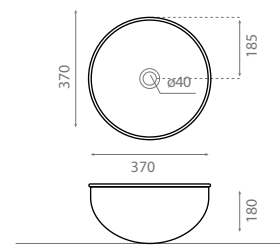

- Rose Gold / Blanco
- Rose Gold / White

Ref. 8319

0239_00
370 x 180 mm

- Blanco / Rose Gold
- White / Rose Gold

Ref. 8312 Rose Gold / Blanco / Rose Gold White →

Complementos

Complements

Encimera de madera / Wooden top