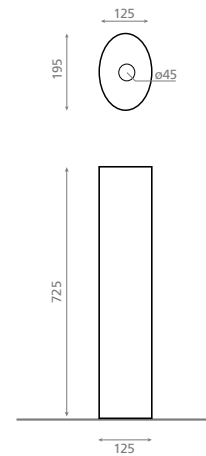

Ref. 00331

0414_85
200 x 400 x 750mm

Pedestal blanco con toallero /
White pedestal with
towel rail

Ref. 10050

0198_95
150 x 330 x 750mm

Pedestal de acero / Stainless
steel pedestal

Ref. 00108
0249_95
125 x 195 x 725mm