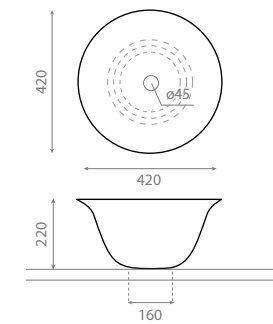

Ref. 4062B/CRU
0158_95
400 x 150mm

–Acabado natural.
–Natural finish.

Ref. 4062B New Nordic

Nordic

Lavabo sobre encimera
–Sin rebosadero.

Topcounter washbasin
–Without overflow.

Ref. 4062
0149_85
420 x 220mm