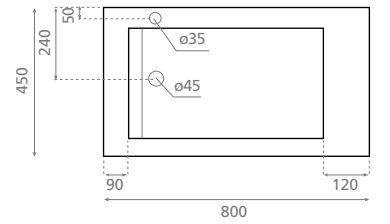

–Con rebosadero.
–Compatible con soportes
Ref. 00112 y Ref. 00102.

Furniture / vanity washbasin

–With overflow.
–Valid for Ref. 00112 and
Ref. 00102 supports.

Ref. 0566

0274_95
800 x 450 x 165mm

Ref. 0567 Pizarra
0305_95
800 x 450 x 165mm