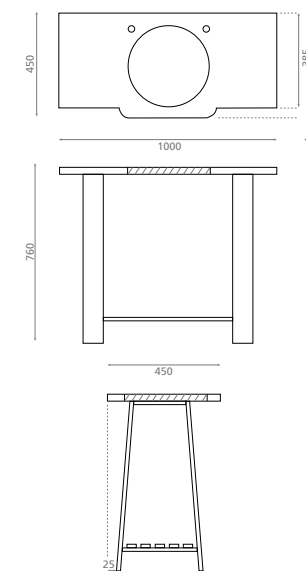

Mueble con lavabo Miami
ref. 3005

Cabinet with Miami washbasin
ref. 3005

Acabados / Finishes:
Estructura / Structure
NT - Natural / Natural
Encimeras / Tops
BL - Blanca / White
GM - Gris / Grey
NM - Negro / Black

Ref. 8110
0598_85
1000 x 450 x 760mm