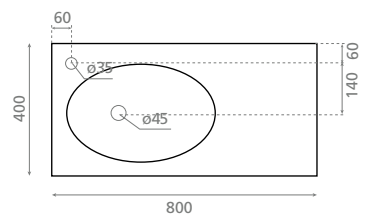

Ref. 0539

0187_95

800 x 400 x 125mm

–Compatible con soportes
Ref. 00110 y Ref. 00101.

–Valid for Ref. 00110
and Ref. 00101 supports.