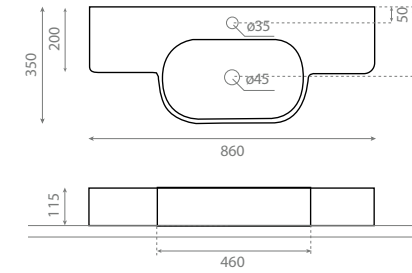

Madrid

Lavabo suspendido

–Sin rebosadero.

Wall-hung washbasin
–Without overflow.

Ref. 4035

0234_85
860 x 350 x 115mm