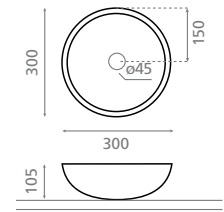

Moon

Lavabo sobre encimera
–Sin rebosadero.
–Compatible con soportes Ref.
00115 y Ref. 00114.

Topcounter washbasin
–Without overflow.
–Valid for Ref. 00115 and Ref.
00114 supports.

Ref. 4013
0078_95
300 x 105mm