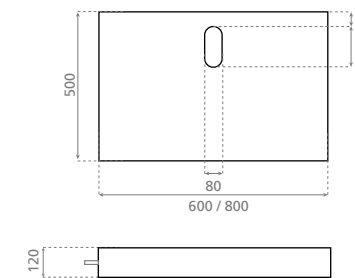

Encimera con toallero incluido /
Top with towel rail included

Acabados / Finishes:
WN - Wengué.
CE - Cerezo / Cherry.

Ref. 02P

0269_85
600 x 500 x 120mm

Ref. 02G

0297_85
800 x 500 x 120mm

Encimera para lavabo
Manchester