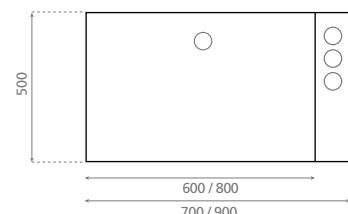

Ref. 0302-C

0791_95
900 x 500 x 90mm

–Acabados cristal / Glass finishes:
AZ - Azul / Blue
NA - Naranja / Orange
VE - Verde / Green