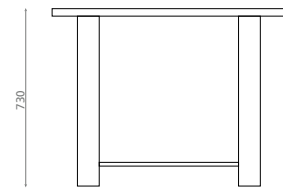

Mueble encimera / Cabinet

Acabados / Finishes:

Estructura / Structure

NT - Natural / Natural

Encimeras / Tops

BL - Blanca / White

GM - Gris / Grey

NM - Negro / Black

Ref. 8111

0398_85

1000 x 400 x 730mm