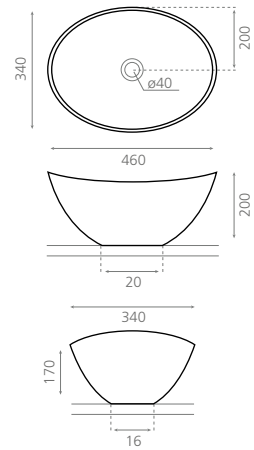

Begur

Lavabo sobre encimera
–Sin rebosadero.

Topcounter washbasin
–Without overflow.

Ref. 8306

0349_85
460 x 340 x 200 mm

–Aluminio rústico
–Rustic aluminium

Ref. 8323

0349_85
460 x 340 x 200 mm

–Aluminio pulido
–Shiny aluminium

Ref. 8323 Aluminio pulido / Shiny aluminium

Ref. 8306 Begur Aluminio rústico / Rustic aluminium →