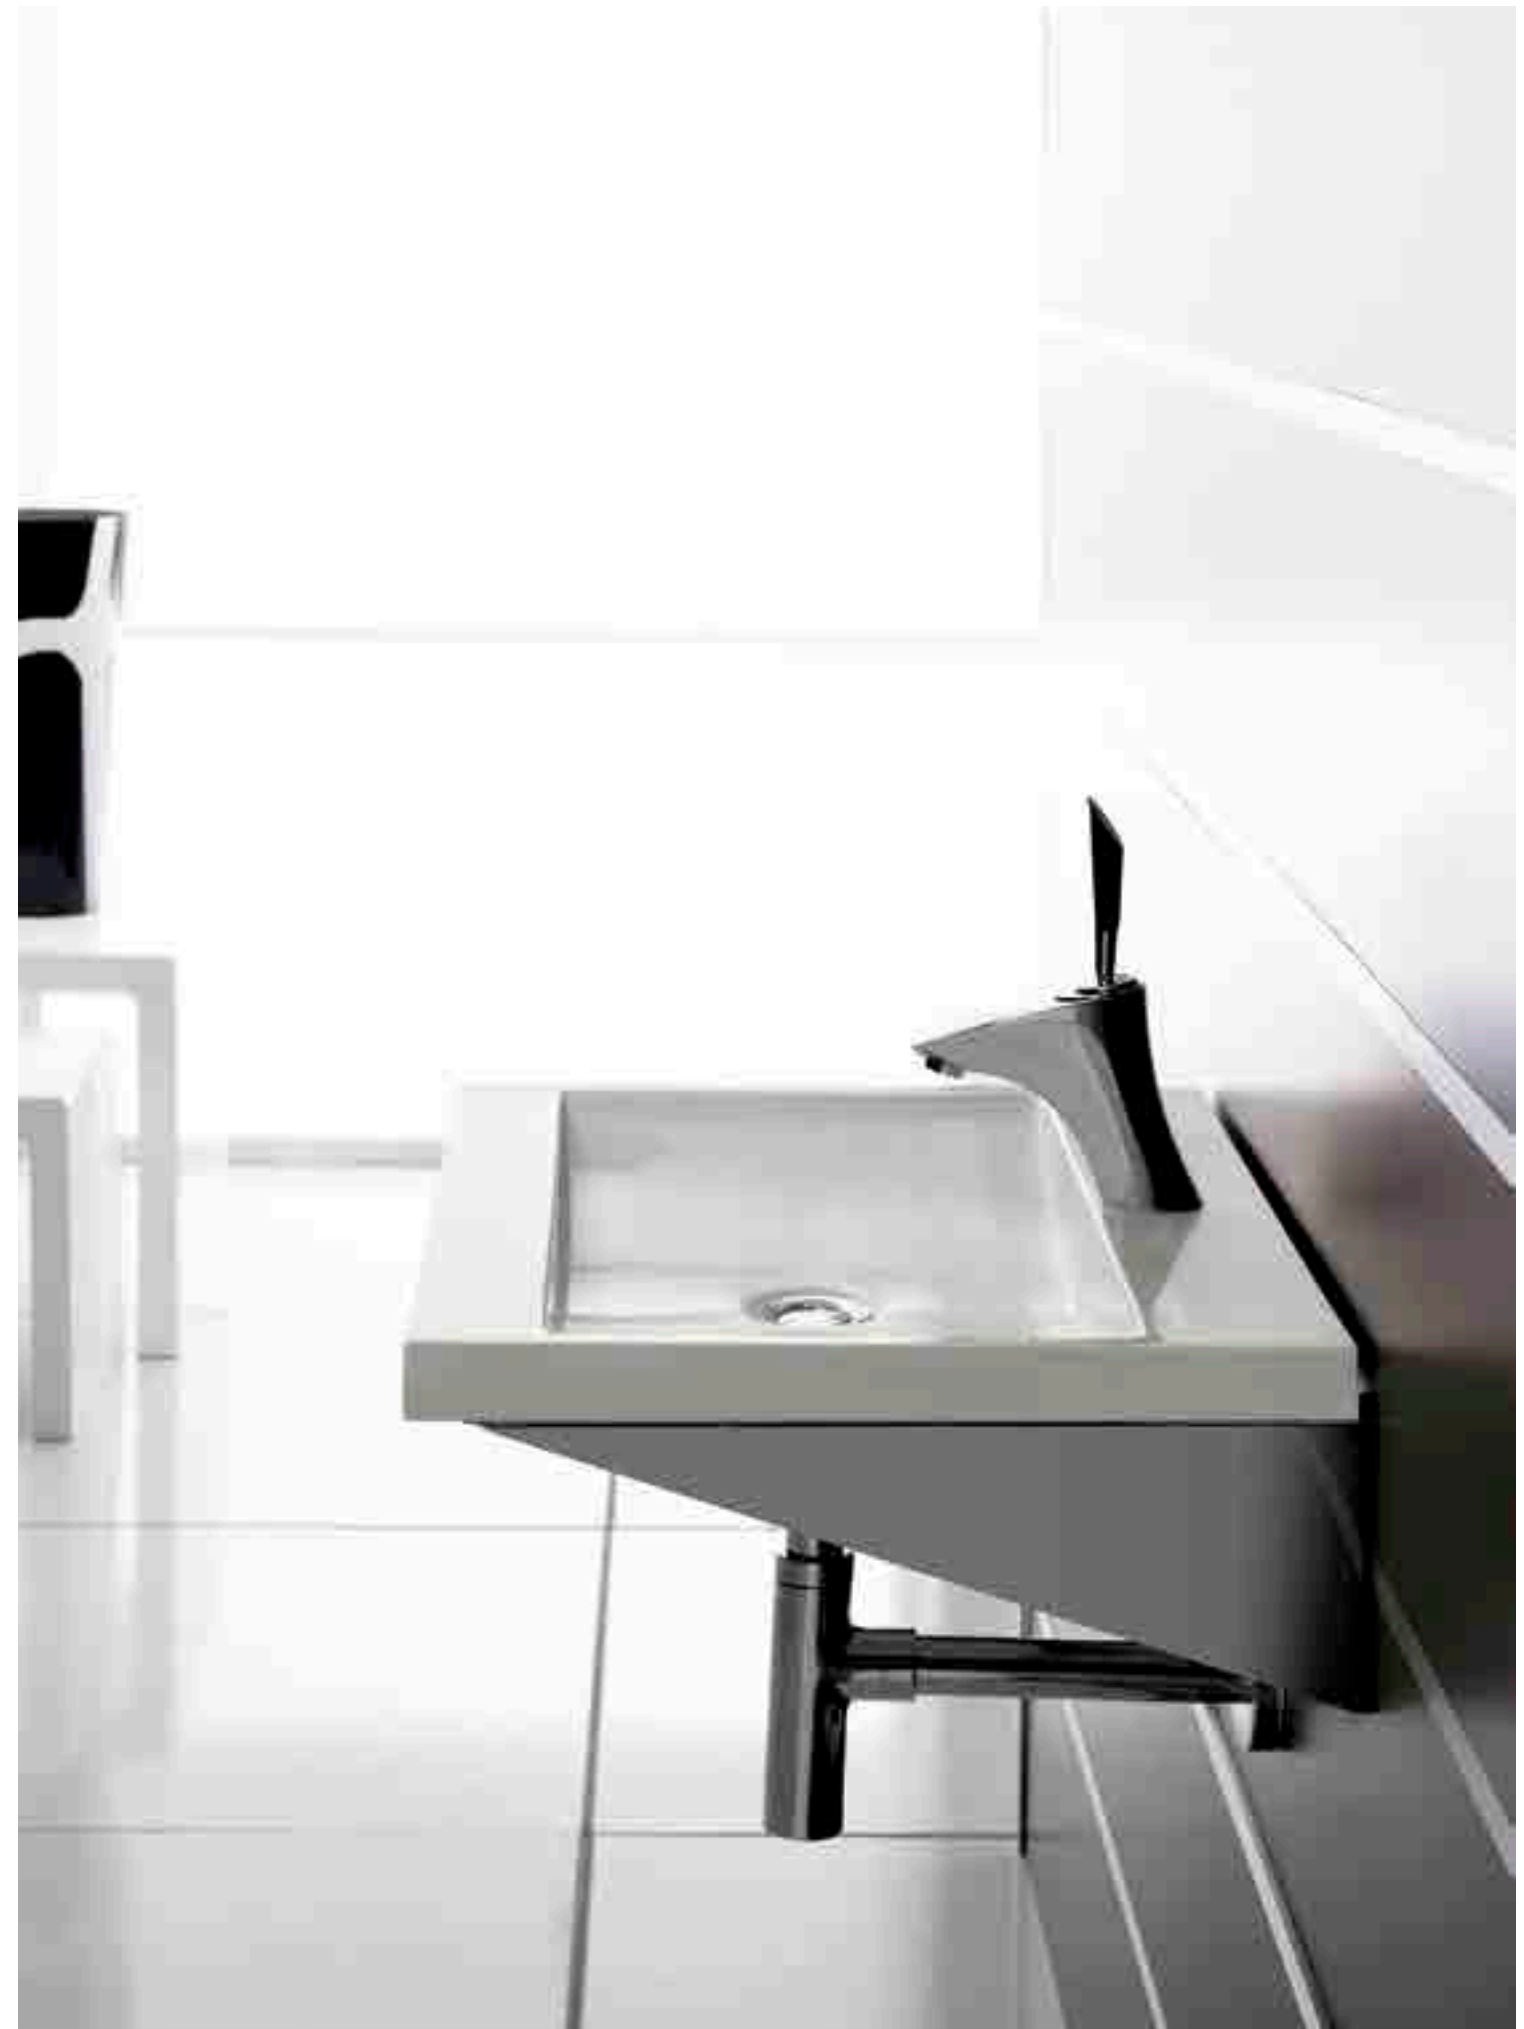

Ref. 0506

0267_95
1000 x 450 x 130mm

Ice

Lavabo sobremueble /
encastre
-Con rebosadero.

Furniture / vanity washbasin
-With overflow.

Ref. 0516

0204_95
600 x 350 x 185mm

Ref. 0517