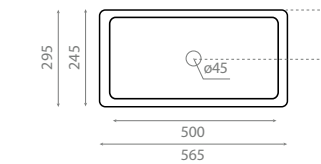

Undercounter washbasin
–With overflow.

Ref. 0051

0095_85
510 x 380 x 195mm

Ref. 0051B

0082_95
510 x 320 x 180mm

Ref. 0051D

0096_95
565 x 295 x 170mm

Hannover