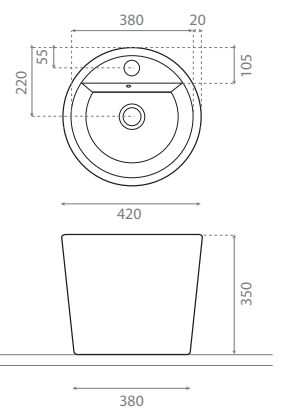

Florenzia

Lavabo sobre encimera
-Con rebosadero.

Topcounter washbasin
-With overflow.

Ref. 4056 Florenzia A
0126_95
420 x 170mm

Ref. 4057 Florenzia B
0188_95
420 x 350mm