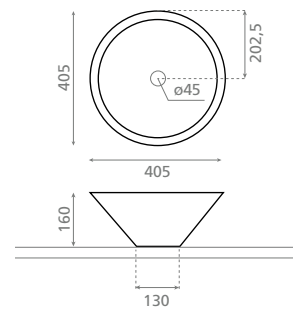

Cónico

Lavabo sobre encimera

- -Sin rebosadero.
- -Compatible con pedestal Ref. 00331.
- -Compatible con soporte Ref. 00114.