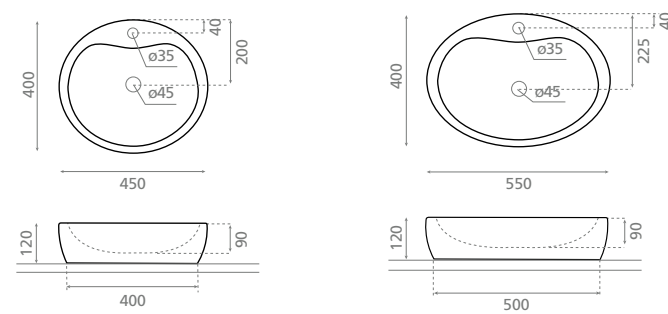

Santorini

Lavabo sobre encimera

–Sin rebosadero.

–Compatible con pedestal
Ref. 00331.

Topcounter washbasin

–Without overflow.

–Valid for Ref. 00331 pedestal.