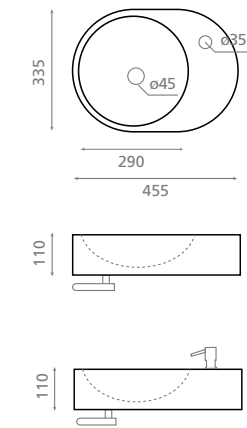

Benalmádena

Lavabo suspendido

- -Con toallero.
- -Toallero a la izquierda.
- -Sin rebosadero.

Wall-hung washbasin

- -Washbasin with towel rail.
- -Towel rail on the left.
- -Without overflow.

Ref. 4904

0139_85
455 x 335 x 110mm

Ref. 4909/D

0164_85
455 x 335 x 110mm

- -Con toallero y dosificador.
- -Washbasin with towel rail and dispenser bottle.