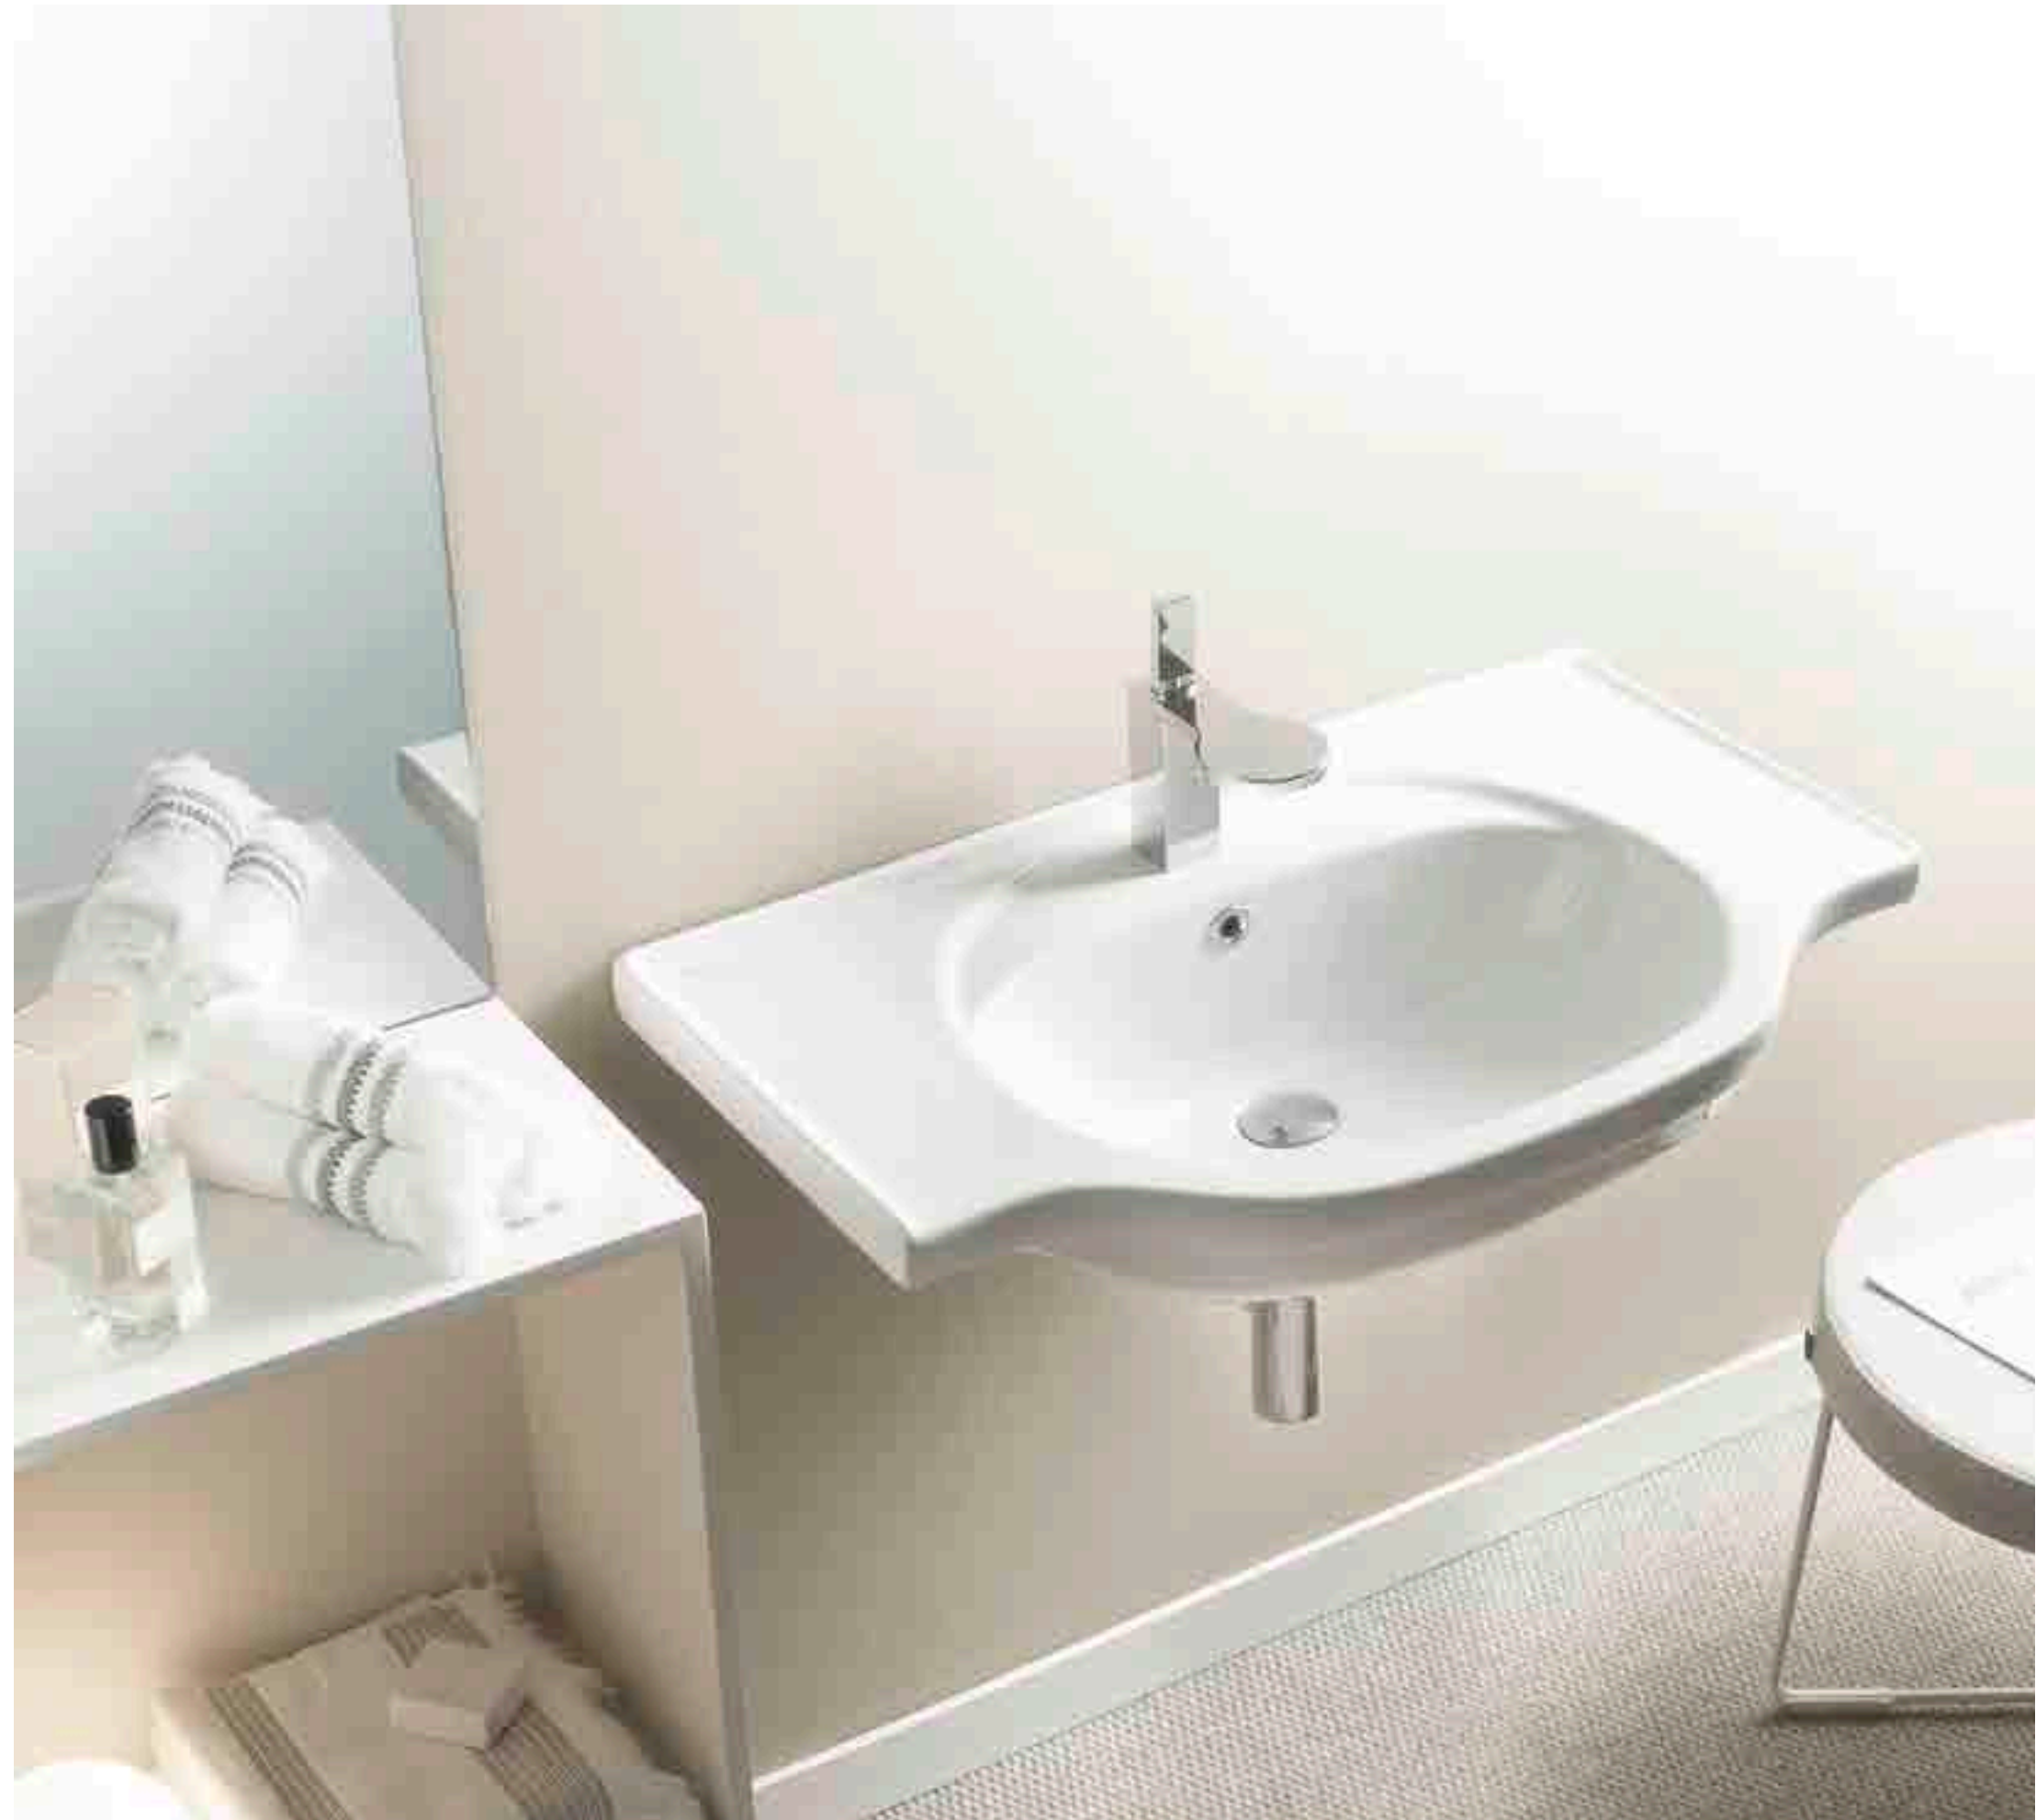

Bucarest

Lavabo suspendido
-Con rebosadero.

Wall-hung washbasin
-With overflow.

Ref. 4102

0179_85

800 x 500 x 210mm

Ref. 4103

0213_95

1020 x 500 x 210mm