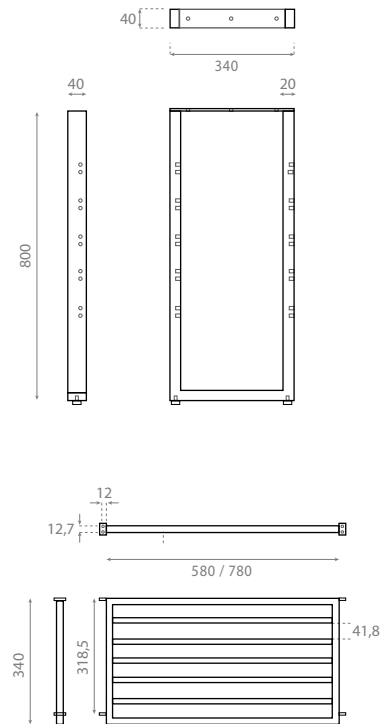

Juego soportes acero
304 SS - 2 piezas

Stainless steel support set.
304 SS - 2 pcs

8208
0289_85
780 x 340 x 40mm

Bandeja de acero 304 /
Stainless steel tray 304

8210
0229_85
580 x 340mm

8211
0259_85
780 x 330mm