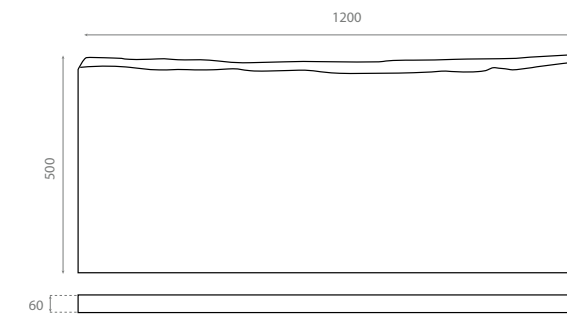

Encimera Tamarindo /
Tamarind wood top

Ref. 8115
0798_95
1200 x 500 x 60mm