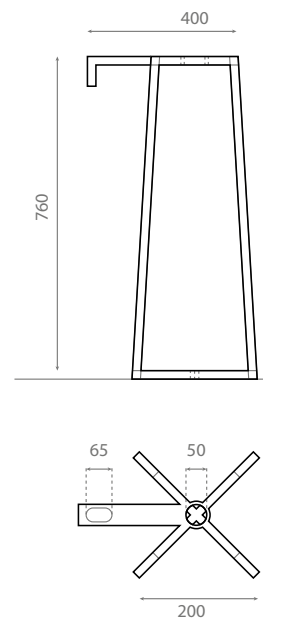

Pedestal cónico redondo
Acacia y estructura de acero /
Acacia round conical pedestal
With stainless steel support

Ref. 8212
01595_00
450 x 450 x 780mm

Pedestal cónico cuadrado
Acacia y estructura de acero /
Acacia square conical pedestal
With stainless steel support

Ref. 8213
01595_00
450 x 450 x 780mm

Pedestal barras acero /
Stainless steel bars pedestal

Ref. 8216
0495_00
400 x 200 x 760mm