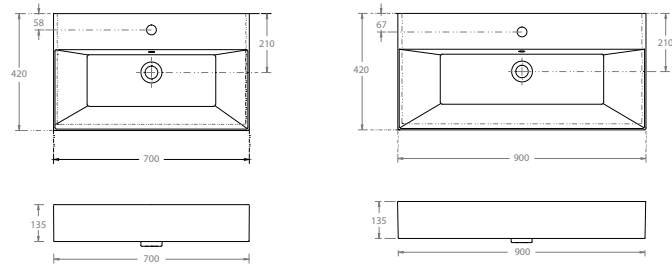

Bruselas

Lavabo suspendido
-Con rebosadero.

Wall-hung washbasin
-With overflow.

Ref. 4105
0159_00
500 x 420 x 135mm

Ref. 4106
0189_00
600 x 420 x 135mm

Ref. 4107
0239_00
700 x 420 x 135mm

Ref. 4108
0299_00
900 x 420 x 135mm