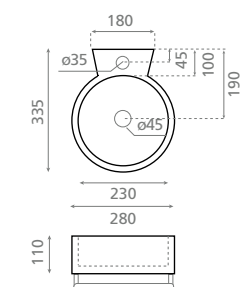

Sherry

Lavabo suspendido
–Con toallero.
–Sin rebosadero.

Wall-hung washbasin
–Washbasin with towel rail.
–Without overflow.

Ref. 4905
0129_85
280 x 335 x 110mm