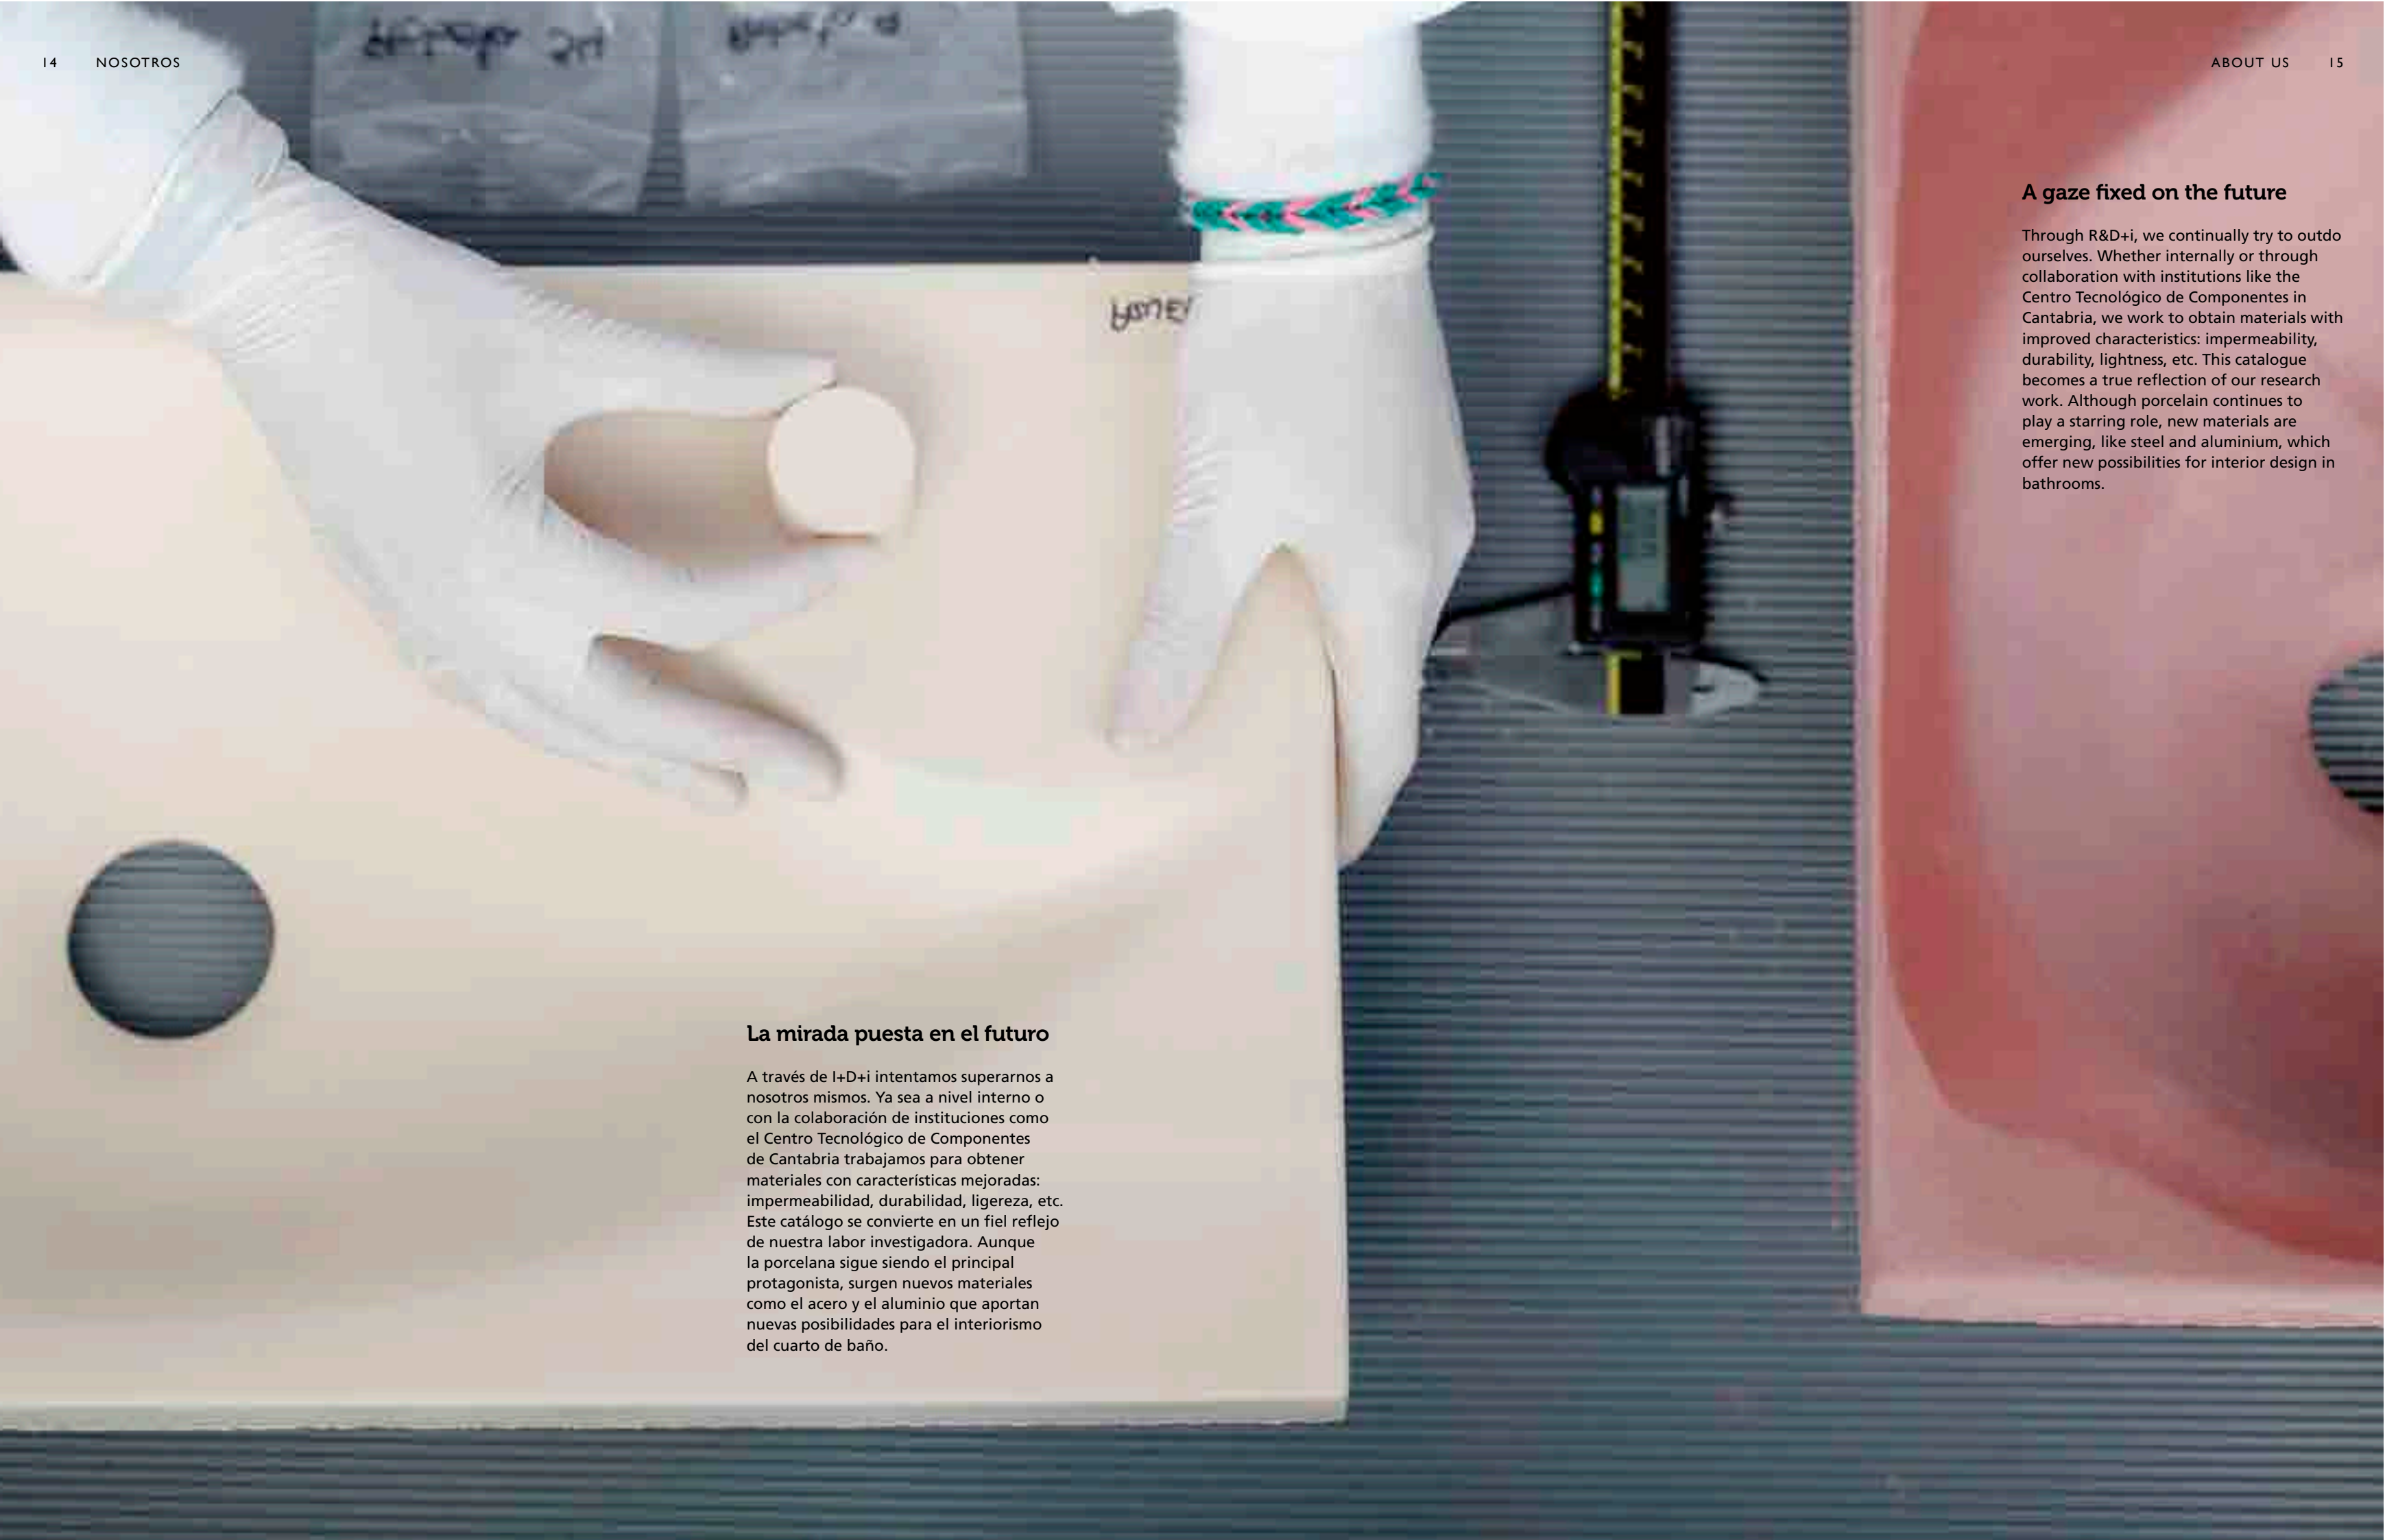

La mirada puesta en el futuro

A través de I+D+i intentamos superarnos a nosotros mismos. Ya sea a nivel interno o con la colaboración de instituciones como el Centro Tecnológico de Componentes de Cantabria trabajamos para obtener materiales con características mejoradas: impermeabilidad, durabilidad, ligereza, etc. Este catálogo se convierte en un fiel reflejo de nuestra labor investigadora. Aunque la porcelana sigue siendo el principal protagonista, surgen nuevos materiales como el acero y el aluminio que aportan nuevas posibilidades para el interiorismo del cuarto de baño.

A gaze fixed on the future

Through R&D+i, we continually try to outdo ourselves. Whether internally or through collaboration with institutions like the Centro Tecnológico de Componentes in Cantabria, we work to obtain materials with improved characteristics: impermeability, durability, lightness, etc. This catalogue becomes a true reflection of our research work. Although porcelain continues to play a starring role, new materials are emerging, like steel and aluminium, which offer new possibilities for interior design in bathrooms.