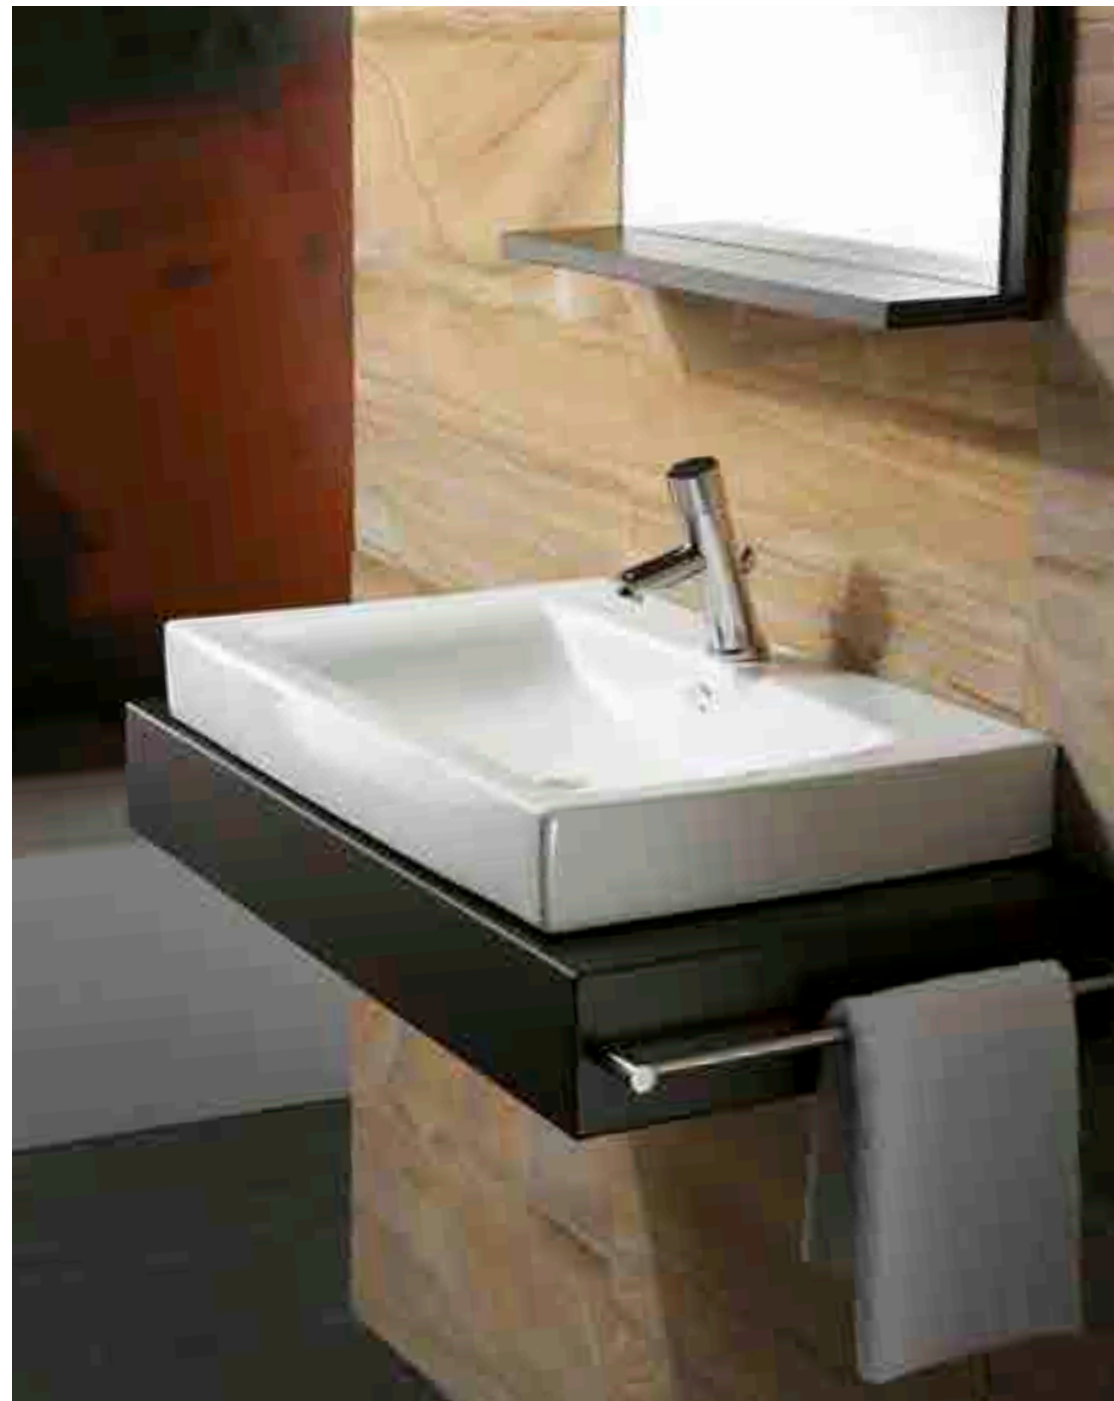

–Soportes y toallero incluido.

Top for Manchester washbasin
–Towel rail and supports included.

Acabados / Finishes:
WN - Wengué.
CE - Cerezo / Cherry.

Ref. 0208

0398_85

850 x 500 x 120mm

Encimera con lavabo de porcelana / Top with porcelain washbasin