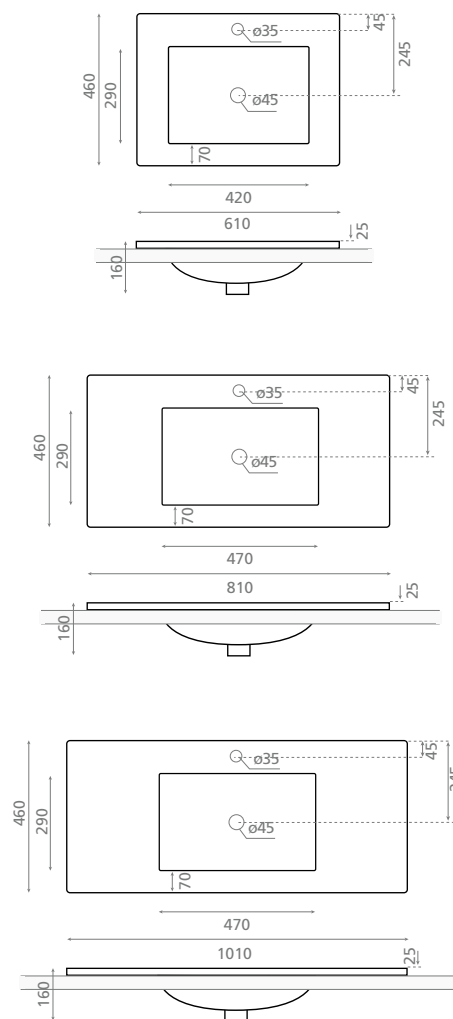

Montevideo Negro

Lavabo sobremueble
-Con rebosadero.
-Acabado brillo.

Furniture washbasin
-With overflow.
-Black shiny finish.

Ref. 4011NEG

0205_85
610 x 460 x 160mm

Ref. 4012NEG

0287_85
810 x 460 x 160mm

Ref. 4012/100NEG

0378_85
1010 x 460 x 160mm