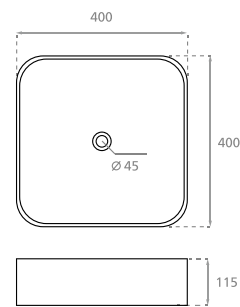

Nilo

Lavabo sobre encimera
–Sin rebosadero.

Topcounter washbasin
–Without overflow.

Ref. 4090

0199_85

400 x 400 x 115mm