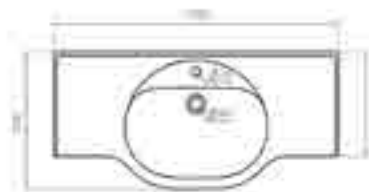

Bucarest

Lavabo suspendido
-Con rebosadero.

Wall-hung washbasin
-With overflow.

Ref. 4102

0179_85

800 x 500 x 210mm

Ref. 4103

0213_95

1020 x 500 x 210mm