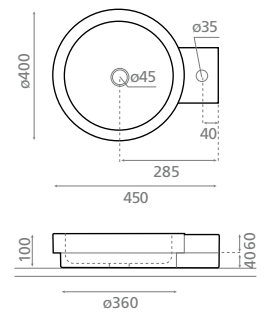

Ref. 00304 Negro

Topcounter washbasin

- -Without overflow.
- -Valid for Ref. 00331 pedestal.