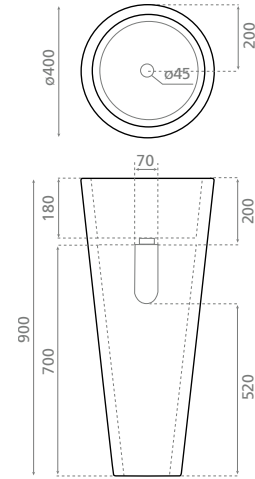

Java

Lavabo pedestal
–Sin rebosadero.
Pedestal washbasin
–Without overflow.