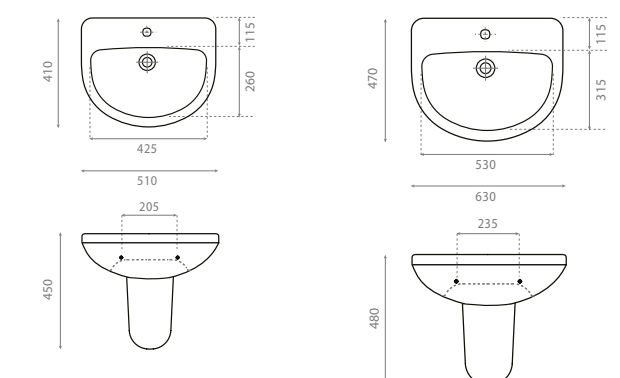

Algarve

Lavabo semi pedestal
 –Con rebosadero.

Semi - pedestal washbasin
 –With overflow.

Ref. 4078 Algarve A
 0103_85
 510 x 425 x 450mm

Ref. 4079 Algarve B
 0112_95
 630 x 470 x 480mm

Lavabos

Washbasins

Porcelana / Porcelain
Circular