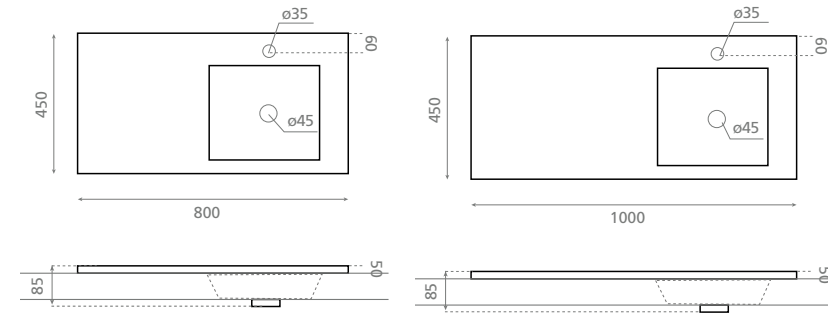

Castro

Lavabo sobremueble /
encastre

–Con rebosadero.

Furniture / vanity washbasin
–Washbasin with overflow.

Ref. 0541

0235_95
800 x 450 x 85mm

Ref. 0542

0282_95
1000 x 450 x 85mm