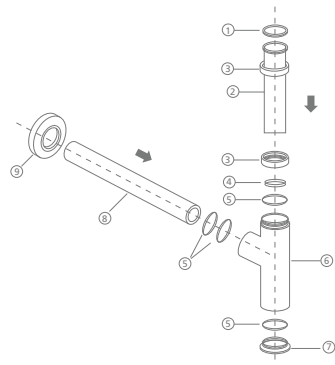

Sifones / Basin traps

Sifón redondo / Round basin trap

Ref. 0209
0072_95

Nº	Descripción	Medidas mm
1	Arandela de papel / Paper washer	ø30x2,5
2	Tubo / Tube	ø32x120
3	1/4" Tuerca de cromo / Brass nut	ø40
4	Arandela de goma / Rubber washer	
5	Aro / Ring	
6	Tubo 1 1/4" / Body	ø54x116
7	Tuerca de cromo / Brass nut	ø47
8	Tubo recto / Straight tube	ø32x300
9	Brida de cromo / Brass flange	ø70x13