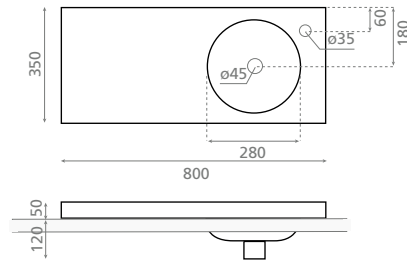

Ref. 0520

0235_95
800 x 350 x 170mm