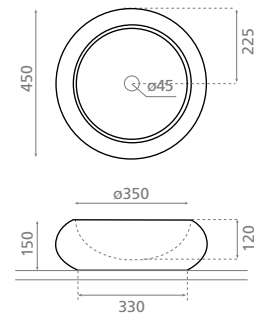

Topcounter washbasin

–Without overflow.
–Valid for Ref. 00331 pedestal.