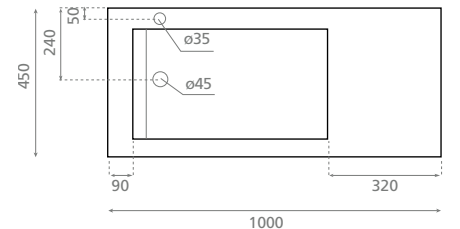

–Con rebosadero.
–Compatible con soportes
Ref. 00112 y Ref. 00102.

Furniture / vanity washbasin

–With overflow.
–Valid for Ref. 00112 and
Ref. 00102 supports.

Ref. 0566

0274_95
800 x 450 x 165mm

Ref. 0567 Pizarra
0305_95
800 x 450 x 165mm