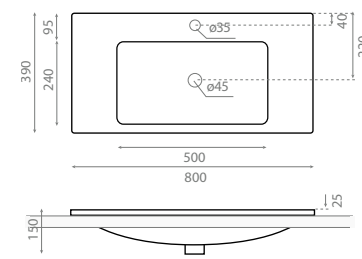

California

Lavabo sobremueble
–Con rebosadero.

Furniture washbasin
–With overflow.

Ref. 4028
0132_95
600 x 390 x 150mm

Ref. 4029
0161_95
700 x 390 x 150mm

Ref. 4030
0186_95
800 x 390 x 150mm

Ref. 4032
0272_95
1000 x 390 x 150mm