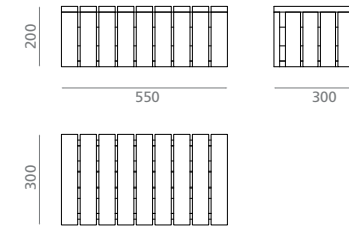

Contenedor / Storage container
Acabados / Finishes
NT - Natural / Natural