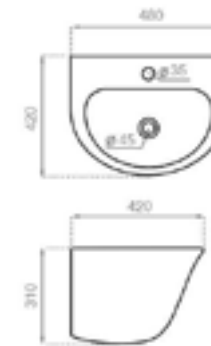

Ref. 4085

0238_95
480 x 420 x 310mm