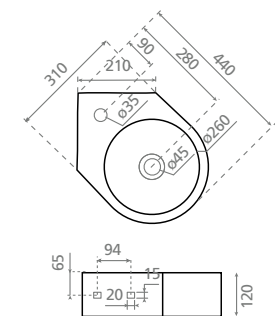

Wall-hung washbasin
–Without overflow.

Ref. 0087
0094_85
360 x 380 x 150mm

Bristol

Lavabo esquinero /
suspendido
–Sin rebosadero.

Corner / wall-hung washbasin
–Without overflow.

Ref. 4049
0114_85
440 x 310 x 120mm