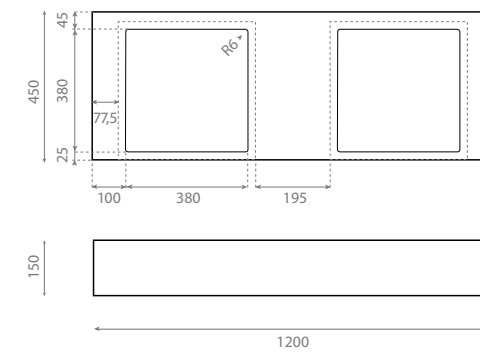

Lacquered top cut out

–Valid for glass washbasin without overflow Miami Ref. 3005.

Acabados / Finishes:

NE - Negro mate / Matt black

BL - Blanco / White

Ref. 7006

0269_85

1200 x 450 x 150mm