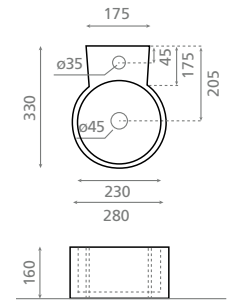

Jerez

Lavabo suspendido
–Con rebosadero.

Wall-hung washbasin
–With overflow.

Ref. 0066
0104_85
280 x 330 x 160mm