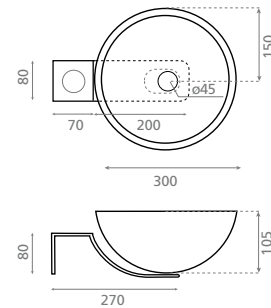

Sets

Set Moon

Incluye:

–Soporte

Ref. 00115 - 80 x 270 x 80mm.

–Lavabo de porcelana Moon

Ref. 4013 - 300 x 105mm.

Moon set

Includes

–Support

Ref. 00115 - 80 x 270 x 80mm.

–Moon porcelain washbasin

Ref. 4013 - 300 x 105mm.