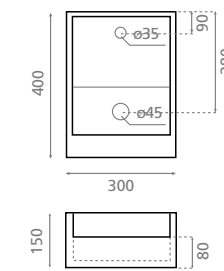

Ref. 0085

0089_85
300 x 400 x 150mm