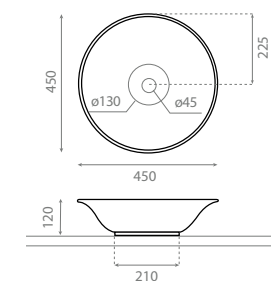

Cuenca

Lavabo sobre encimera
–Sin rebosadero.
–Desagüe oculto.

Topcounter washbasin
–Without overflow.
–Hidden draining hole.

Ref. 4033
0149_85
450 x 120mm