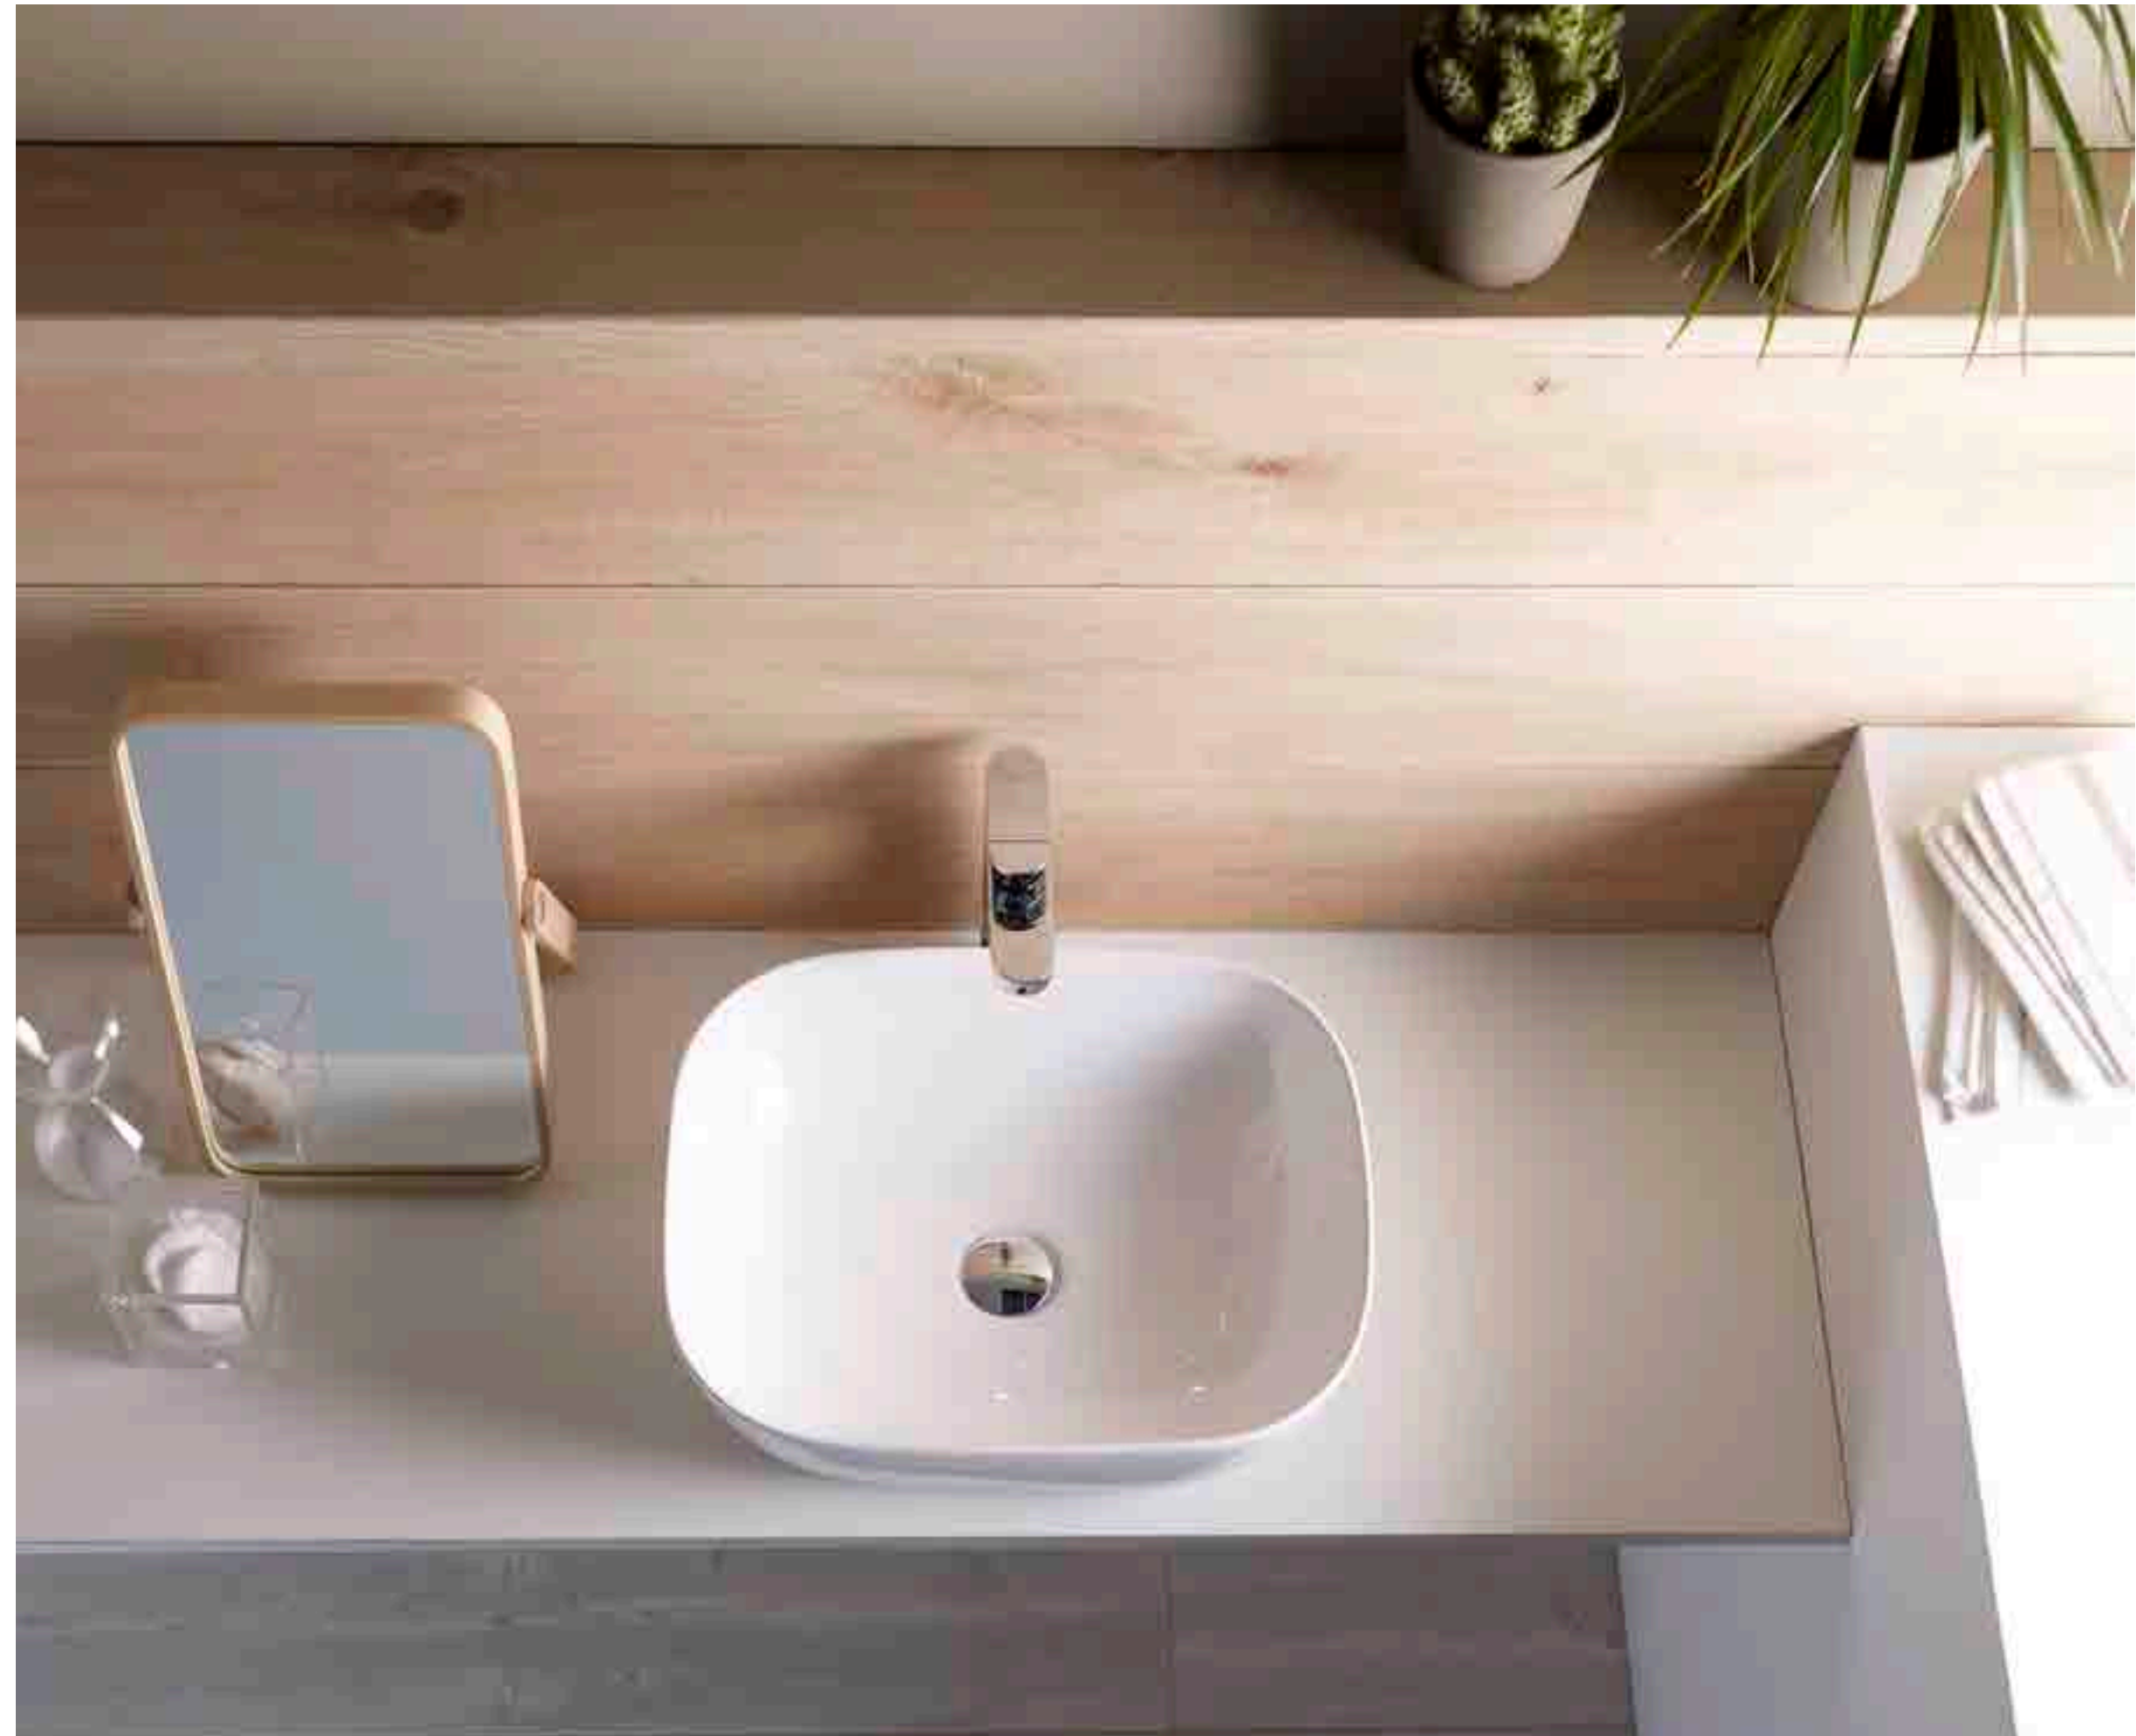

Ref. 4071

0148_95
410 x 410 x 145mm

Ref. 4072

0165_85
490 x 400 x 145mm

Ref. 4072 Olea Rectangular

Nilo

Lavabo sobre encimera
–Sin rebosadero.

Topcounter washbasin
–Without overflow.