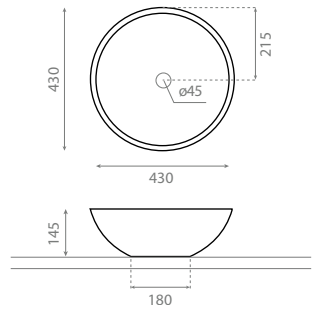

Castellón

Lavabo sobre encimera

–Con rebosadero.

–Compatible con soporte
Ref. 00114.

Topcounter washbasin

–With overflow.

–Valid for Ref. 00114 support.