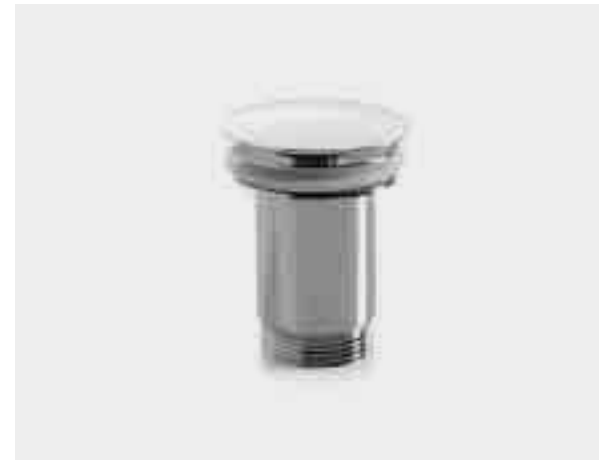

Válvulas / Valves

Válvulas redondas one-touch /
Round pop-up valves

Ref. 0211
0033_95
60mm
–Con rebosadero.
–With overflow.

Ref. 0212
0033_95
60mm
–Sin rebosadero.
–Without overflow.