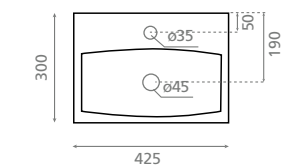

Wall-hung washbasin

- Washbasin with towel rail.
- Towel rail fixing possibility on both sides.
- Without overflow.

Ref. 4902

0119_85
425 x 300 x 110mm

Ref. 4908/D

0148_95
425 x 300 x 110mm

- Con toallero y dosificador.
- Washbasin with towel rail and dispenser bottle.