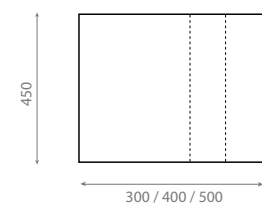

Ref. 7009

0226_95
500 x 450 x 300mm