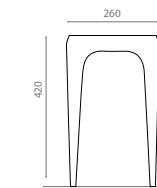

Ref. 8201

0198_00
260 x 260 x 420mm