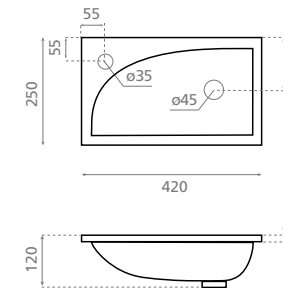

Ref. 0546

0089_85
420 x 250 x 120mm