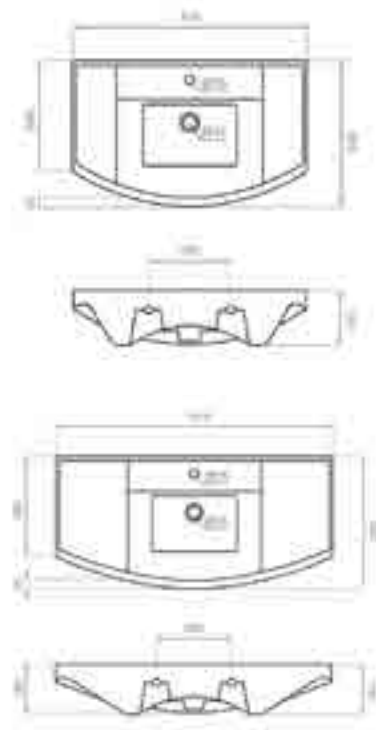

Oslo

Lavabo suspendido
-Con rebosadero.

Wall-hung washbasin
-With overflow.

Ref. 4096

0179_85

800 x 500 x 180mm

Ref. 4097

0213_95

1010 x 500 x 180mm