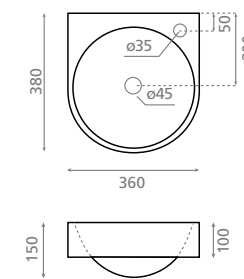

Dalia

Lavabo suspendido
–Sin rebosadero.

Wall-hung washbasin
–Without overflow.

Ref. 0087
0094_85
360 x 380 x 150mm