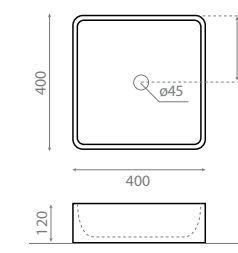

Park

Lavabo sobre encimera /
suspendido

-Con rebosadero.

-Compatible con soporte
Ref. 00114.

Topcounter / wall-hung
washbasin

-With overflow.

-Valid for Ref. 00114 support.

Ref. 4008

0136_95

400 x 400 x 120mm