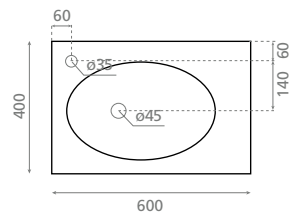

Ref. 0539

0187_95

800 x 400 x 125mm

–Compatible con soportes
Ref. 00110 y Ref. 00101.

–Valid for Ref. 00110
and Ref. 00101 supports.