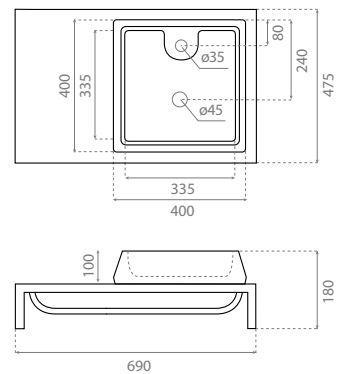

Ref. 056 CE

0639_95

690 x 475 x 180mm