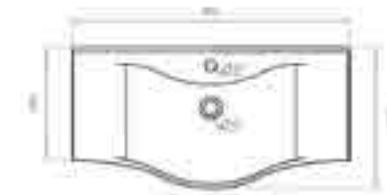

Helsinki

Lavabo suspendido
-Con rebosadero.

Wall-hung washbasin
-With overflow.

Ref. 4091

0119_85
650 x 450 x 180mm

Ref. 4092

0159_85
800 x 450 x 180mm

Ref. 4093

0189_85
1000 x 450 x 180mm