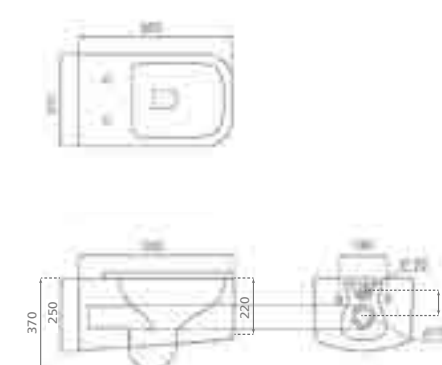

Bidé suspendido
–Antibacteriano.
Wall-hung bidet
–Antibacterial.

Ref. 4534
0238_95
560 x 370 x 245mm