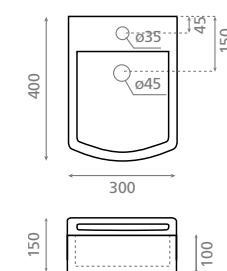

Ref. 0083

0089_85
300 x 400 x 150mm