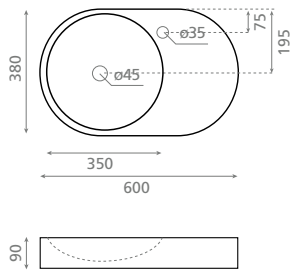

Fuengirola

Lavabo suspendido /
sobre encimera

–Sin rebosadero.
–Posibilidad de acoplar toallero
Ref. 0065BT a ambos lados.

Wall-hung / topcounter
washbasin

–Without overflow.
–Ref. 0065BT towel rail fixing
possibility on both sides.

Ref. 0065B

0173_85
600 x 380 x 90mm