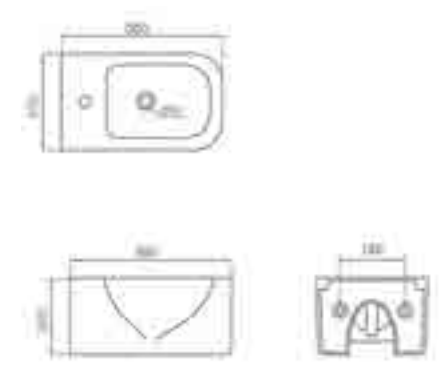

Tiber

Inodoro suspendido
–Antibacteriano.
–Tapa de urea.
–Sistema soft close.
–Taza con juego de fijación.

Wall-hung toilet
–Antibacterial.
–Urea cover.
–Soft close system.
–WC with fixing kit.

Ref. 4531/UF
0329_85
587 x 380 x 355mm

Bidé suspendido
–Antibacteriano
Wall-hung bidet
–Antibacterial.

Ref. 4532
0248_95
592 x 475 x 358mm

Yucón

Inodoro suspendido
–Antibacteriano.
–Tapa de urea.
–Sistema soft close.

Wall-hung toilet
–Antibacterial.
–Urea cover.
–Soft close system.

Ref. 4533/UF
0286_95
565 x 370 x 360mm

Bidé suspendido
–Antibacteriano.
Wall-hung bidet
–Antibacterial.

Ref. 4534
0238_95
560 x 370 x 245mm