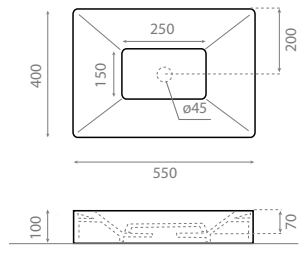

Ref. 4039
0218_85
550 x 400 x 100mm

Tapa / Lid

Ref. 4039P
0028_95
250 x 150mm