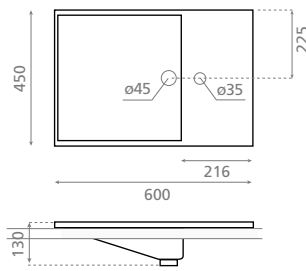

Fly

Lavabo sobremueble /
encastre
–Sin rebosadero.
–Desagüe oculto.

Furniture / Vanity washbasin
–Without overflow.
–Hidden draining hole.

Ref. 0573
0188_95
600 x 450 x 130mm