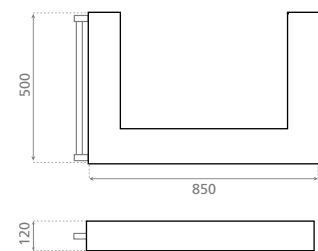

Encimera para lavabo
Manchester

–Soportes y toallero incluido.

Top for Manchester washbasin
–Towel rail and supports included.

Acabados / Finishes:
WN - Wengué.
CE - Cerezo / Cherry.

Ref. 0208

0398_85

850 x 500 x 120mm