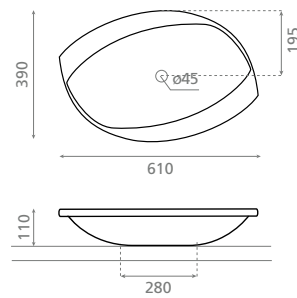

Flora

Lavabo sobre encimera
–Sin rebosadero.
–Compatible con soporte
Ref. 00114.

Topcounter washbasin
–Without overflow.
–Valid for Ref. 00114 support.

Ref. 4021
0176_85
610 x 390 x 110mm