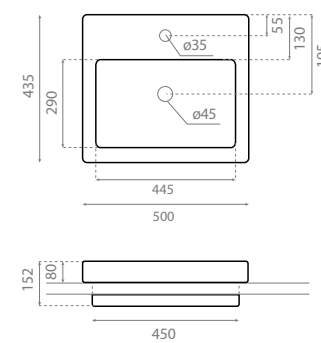

Capri

Lavabo de semiencastre
–Con rebosadero.

Semi-recessed washbasin
–With overflow.

Ref. 0011
0138_95
500 x 435 x 152mm