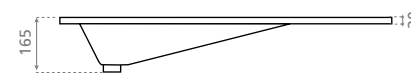

–Con rebosadero.
–Compatible con soportes
Ref. 00112 y Ref. 00102.

Furniture / vanity washbasin

–With overflow.
–Valid for Ref. 00112 and
Ref. 00102 supports.

Ref. 0566

0274_95
800 x 450 x 165mm

Ref. 0567 Pizarra
0305_95
800 x 450 x 165mm