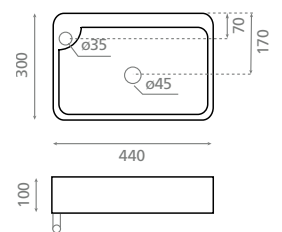

0104_85
440 x 300 x 100mm

–Sin toallero.
–Washbasin without towel rail.

Ref. 4903 Jávea

0119_85
440 x 300 x 100mm

–Con toallero.
–Posibilidad de acoplar toallero a
ambos lados.

–Washbasin with towel rail.
–Towel rail fixing possibility on
both sides.