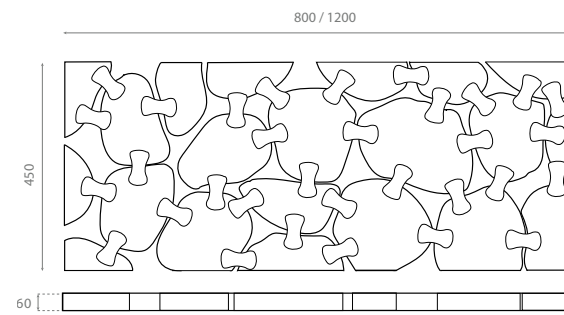

Encimera troncos Teka /
Teak log top

Ref. 8214
0985_00
800 x 450 x 60mm

Ref. 8215
01395_00
1200 x 450 x 60mm