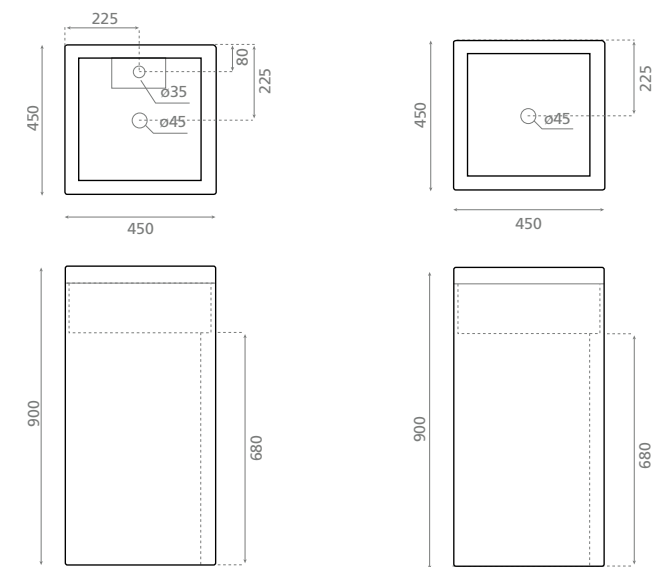

Ref. 00329 Negro
Ref. 00330 Beige
01985_95
450 x 450 x 900mm

Ref. 00329/WL Negro
Ref. 00330/WL Beige
01985_95
450 x 450 x 900mm
–Sin peana para grifo.
–Without tap ledge.

Ref. 00330 Beige

Ref. 00330/WL Beige