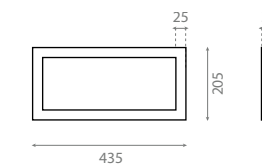

Soporte toallero de
acero tubo
-2 piezas.
-No puede llevar balda.

Tube stainless steel
support / towel rail
-2 pcs.
-No shelf possibility.