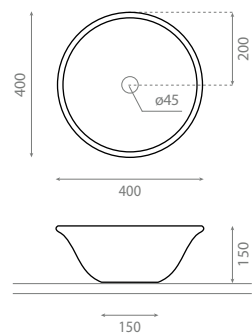

New Nordic

Lavabo sobre encimera
–Sin rebosadero.

Topcounter washbasin
–Without overflow.

Ref. 4062B
0128_95
400 x 150mm

Ref. 4062B/CRU
0158_95
400 x 150mm

–Acabado natural.
–Natural finish.

Ref. 4062B New Nordic