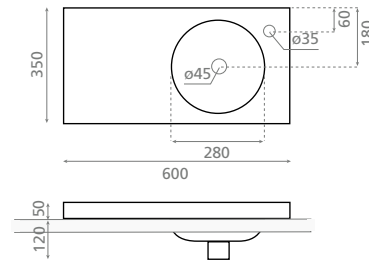

Oasis

Lavabo sobremueble / encastre
-Con rebosadero.

Furniture / vanity washbasin
-With overflow.

Ref. 0519

0203_95
600 x 350 x 170mm