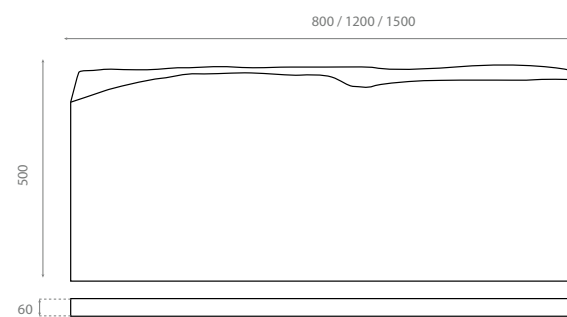

Encimera de madera / Wooden top

Encimera madera de Acacia /
Acacia wooden top

Ref. 8217

0379_00
800 x 500 x 60mm

–Acabado Marrón claro.
–Light Brown finish.

Ref. 8218

0379_00
800 x 500 x 60mm

–Acabado Marrón oscuro.
–Dark Brown finish.

Ref. 8219

0379_00
800 x 500 x 60mm

–Acabado Verde óxido.
–Oxide Green finish.

Ref. 8202MC

0489_95
1200 x 500 x 60mm

–Acabado Marrón claro.
–Light Brown finish.

Ref. 8202MO

0489_95
1200 x 500 x 60mm

–Acabado Marrón oscuro.
–Dark Brown finish.

Ref. 8202VE

0489_95
1200 x 500 x 60mm

–Acabado Verde óxido.
–Oxide Green finish.

Ref. 8220

0785_00
1500 x 500 x 60mm

–Acabado Marrón claro.
–Light Brown finish.

Ref. 8221

0785_00
1500 x 500 x 60mm

–Acabado Marrón oscuro.
–Dark Brown finish.

Ref. 8222

0785_00
1500 x 500 x 60mm

–Acabado Verde óxido.
–Oxide Green finish.

MC

MO

VE