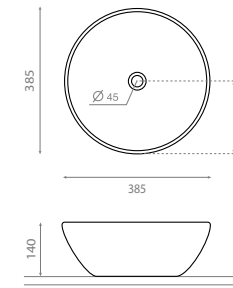

Lys

Lavabo sobre encimera
–Sin rebosadero.
Topcounter washbasin
–Without overflow.

Ref. 4084
0159_85
385 x 140mm