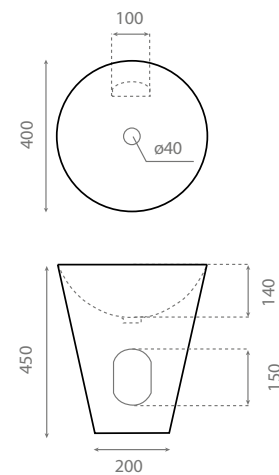

Pedraza

Lavabo sobre encimera

–Sin rebosadero.
–Acero.

Topcounter washbasin

–Without overflow.
–Stainless steel.

Ref. 8307

01795_00
400 x 450 mm

–Acero Brillo / Shiny stainless steel

Ref. 8308

01895_00
400 x 450 mm

–Blanco / Acero brillo
–White / Shiny stainless steel

Ref. 8309

02195_00
400 x 450 mm

–Rose Gold / Acero brillo
–Rose Gold / Shiny stainless steel