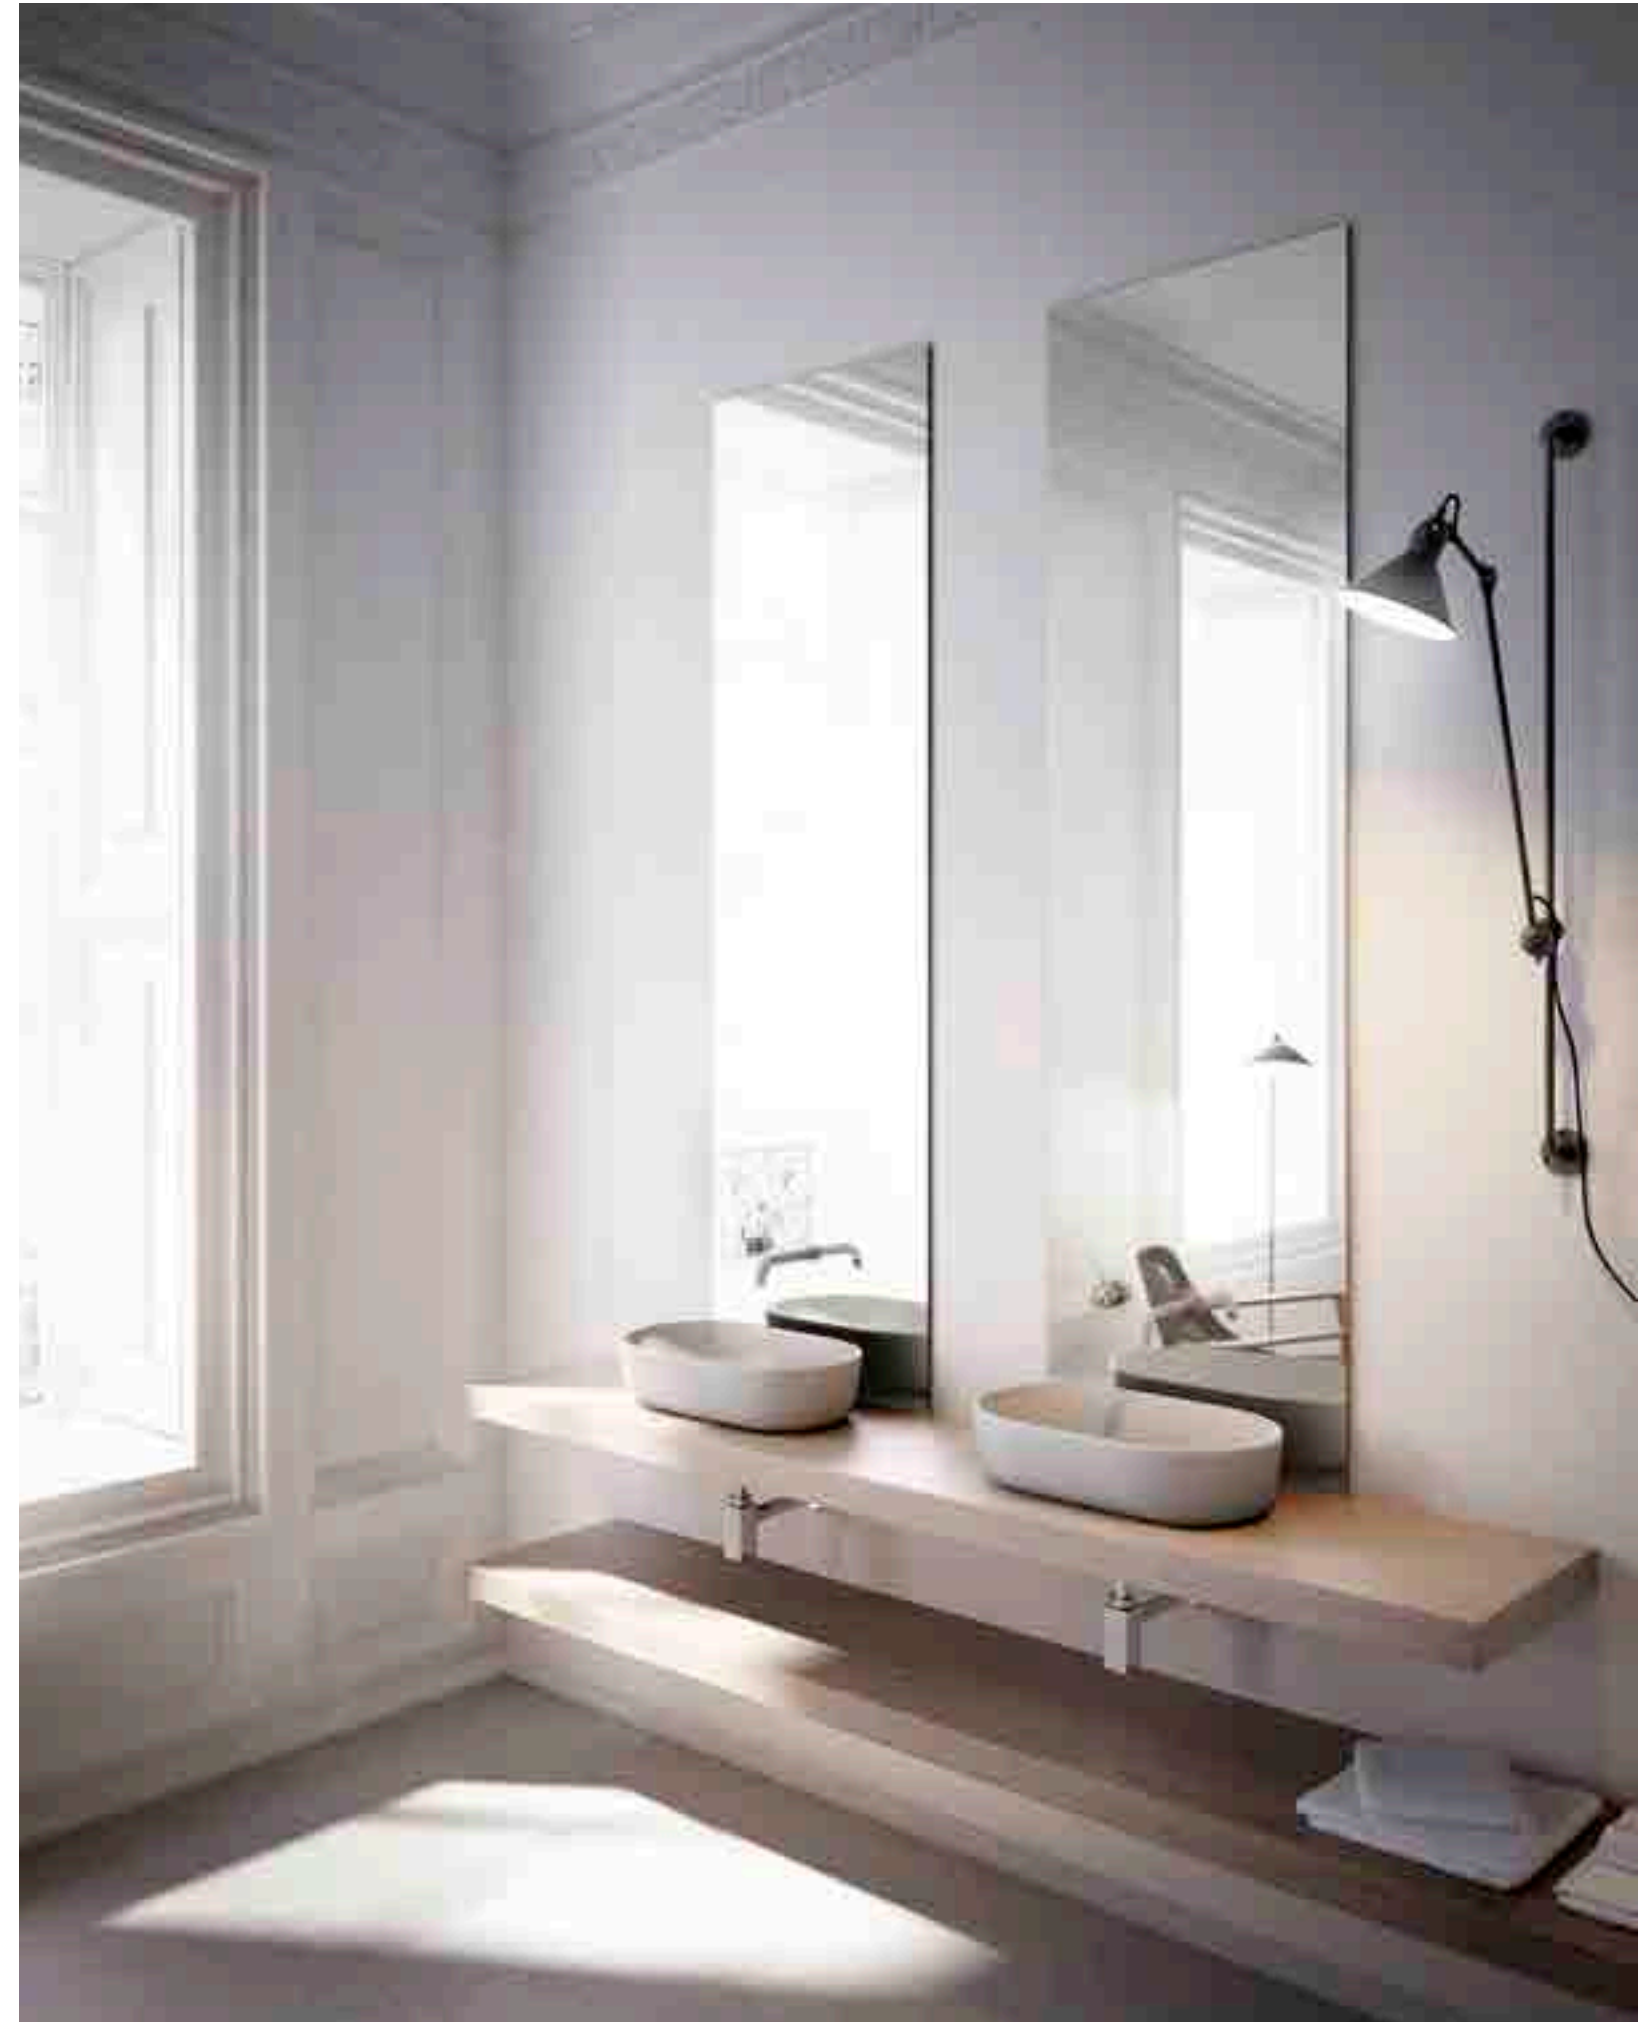

Toulouse

Lavabo sobre encimera
–Sin rebosadero.

Topcounter washbasin
–Without overflow.

Ref. 4037

0164_95
590 x 415 x 145mm

Ref. 4037/CRU

0192_95
590 x 415 x 145mm

–Acabado natural.
–Natural finish.

Ref. 4037 Toulouse