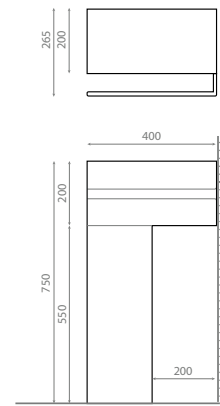

Ref. 00331

0414_85
200 x 400 x 750mm

Pedestal blanco con toallero /
White pedestal with
towel rail

Ref. 10050

0198_95
150 x 330 x 750mm

Pedestal de acero / Stainless
steel pedestal

Ref. 00108
0249_95
125 x 195 x 725mm