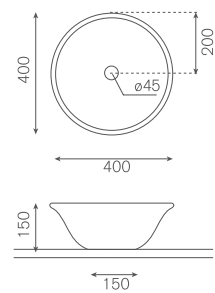

New Nordic

Lavabo sobre encimera
–Sin rebosadero.

Topcounter washbasin
–Without overflow.

Ref. 4062B

A_0341_85
B_0377_85
400 x 150mm

Ref. 4062B/CRU

A_0368_95
B_0409_85

–Acabado natural.
–Natural finish.