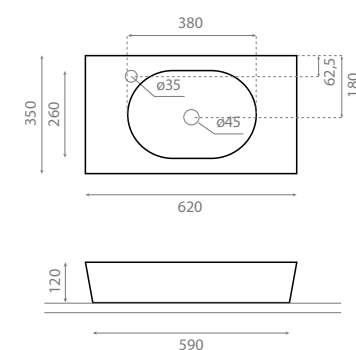

Rimini

Lavabo sobre encimera /
suspendido

–Sin rebosadero.
–Compatible con soporte
Ref. 00101.

Topcounter / wall-hung
washbasin

–Without overflow.
–Valid for Ref. 00101 support.

Ref. 0025

0189_85
620 x 350 x 120mm