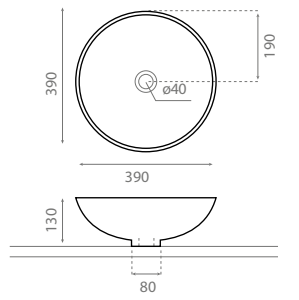

Ref. 8322

0248_95
390 x 130 mm

–Aluminio pulido
–Shiny aluminium

Ref. 8305 Aluminio rústico /
Rustic aluminium