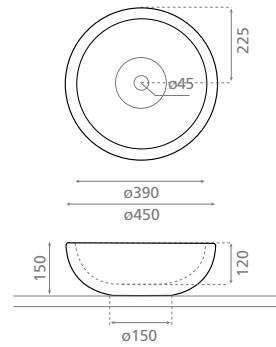

Puket

Lavabo sobre encimera

–Sin rebosadero.

–Compatible con pedestal
Ref. 00331.

Topcounter washbasin

–Without overflow.

–Valid for Ref. 00331 pedestal.

Ref. 00317 Negro

Ref. 00318 Beige

0469_85

450 x 150mm