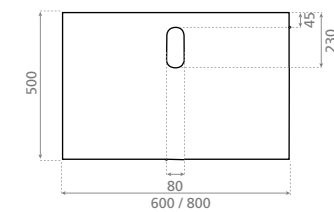

Encimeras cristal / Glass tops

Encimera para soportes de
acero / Top to combine with
stainless steel supports

Acabados / Finishes:
AZ - Azul / Blue
NA - Naranja / Orange
VE - Verde / Green

Ref. 0315

0153_95
600 x 500 x 15mm

–Compatible con soportes
Ref. 00109.
–Compatible with supports
Ref. 00109.

Ref. 0316

0163_95
800 x 500 x 15mm

–Compatible con soportes
Ref. 00110.
–Compatible with supports
Ref. 00110.