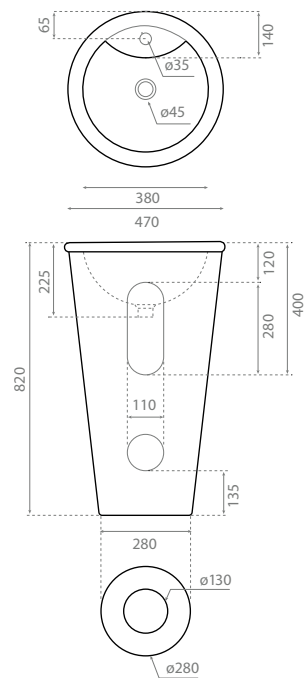

Roma

Lavabo pedestal
-Con rebosadero.

Pedestal washbasin
-With overflow.

Ref. 4047
0739_85
470 x 820mm