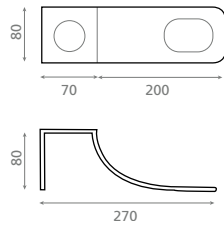

Soporte de acero curvo 6mm /
6mm curved stainless steel
support

Ref. 00115

0153_95
80 x 270 x 80mm