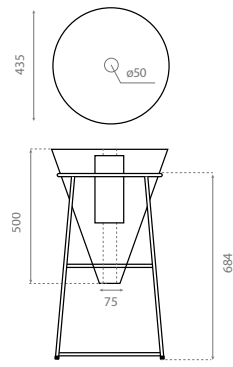

Pedestal cónico redondo
Acacia y estructura de acero /
Acacia round conical pedestal
With stainless steel support

Ref. 8212
01595_00
450 x 450 x 780mm