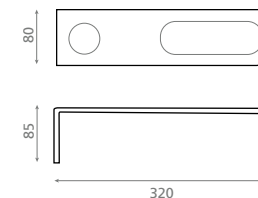

Soporte de acero recto 6mm / 6mm straight stainless steel support