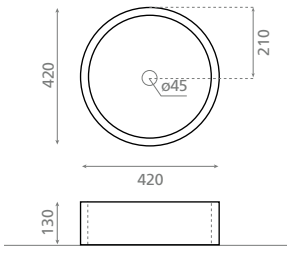

Bali

Lavabo sobre encimera
–Sin rebosadero.
–Compatible con pedestal
Ref. 00331.

Topcounter washbasin
–Without overflow.
–Valid for Ref. 00331 pedestal.