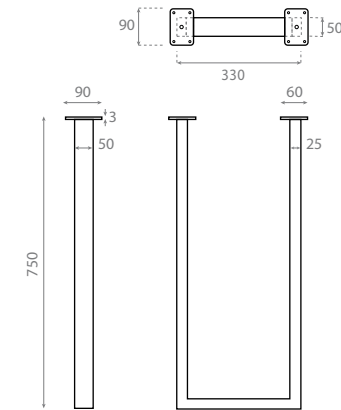

Juego soportes acero Negro
304 SS - 2 piezas

Black stainless steel support
set 304 SS - 2 pcs

8209
0345_85
750 x 330 x 50mm