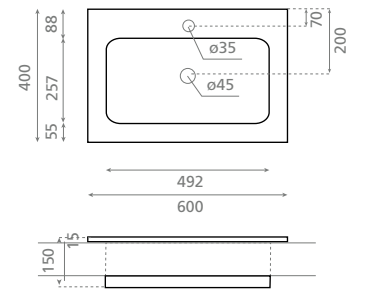

LP

Lavabo sobremueble / encastre

–Sin rebosadero.

–Compatible con soportes
Ref. 00112 y Ref. 00101

Furniture / vanity washbasin

–Without overflow.

–Valid for Ref. 00112 and
Ref. 00101 supports.

Ref. 0570 LP 60

0208_95

600 x 400 x 150mm

–Compatible con soporte
Ref. 00109.

–Valid for Ref. 00109 support

Ref. 0571 LP 80

0249_85

800 x 400 x 150mm

–Compatible con soporte
Ref. 00110.

–Valid for Ref. 00110 support.