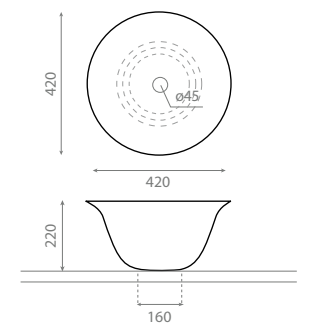

Ref. 4062

A_0375_85
B_0416_85
420 x 220mm

← Ref. 4062/19
Toile de Jouy Marrón / Brown