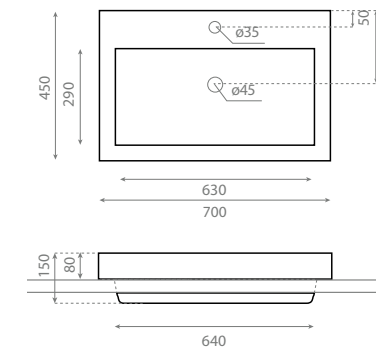

Manchester

Lavabo de semiencastre /
suspendido
–Con rebosadero.
–Compatible con encimera
Ref. 0208.

Semi-recessed / wall-hung
washbasin
–With overflow.
–Valid for Bathco top Ref.0208.

Ref. 0023
0226_95
700 x 450 x 150mm