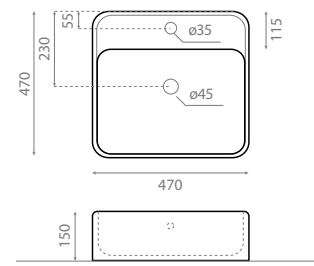

Orotava

Lavabo sobre encimera
-Con rebosadero.

Topcounter washbasin
-With overflow.

Ref. 0064

0136_85

470 x 470 x 150mm