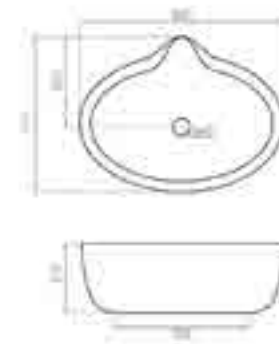

Titanic 2nd class

Lavabo sobre encimera
–Sin rebosadero.

Topcounter washbasin
–Without overflow.

Ref. 4074
0279_85
500 x 410 x 170mm