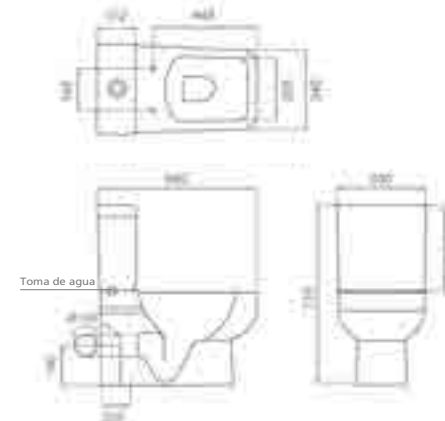

Ref. 4544/UF

0369_85
680 x 390 x 775mm