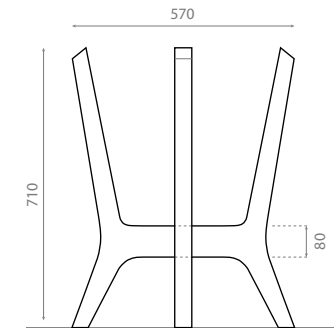

Pedestal de madera
–Compatible con lavabo
Genova B.

Wooden pedestal
–Valid for washbasin
Genova B.

Ref. 8225
0685_00
570 x 710mm