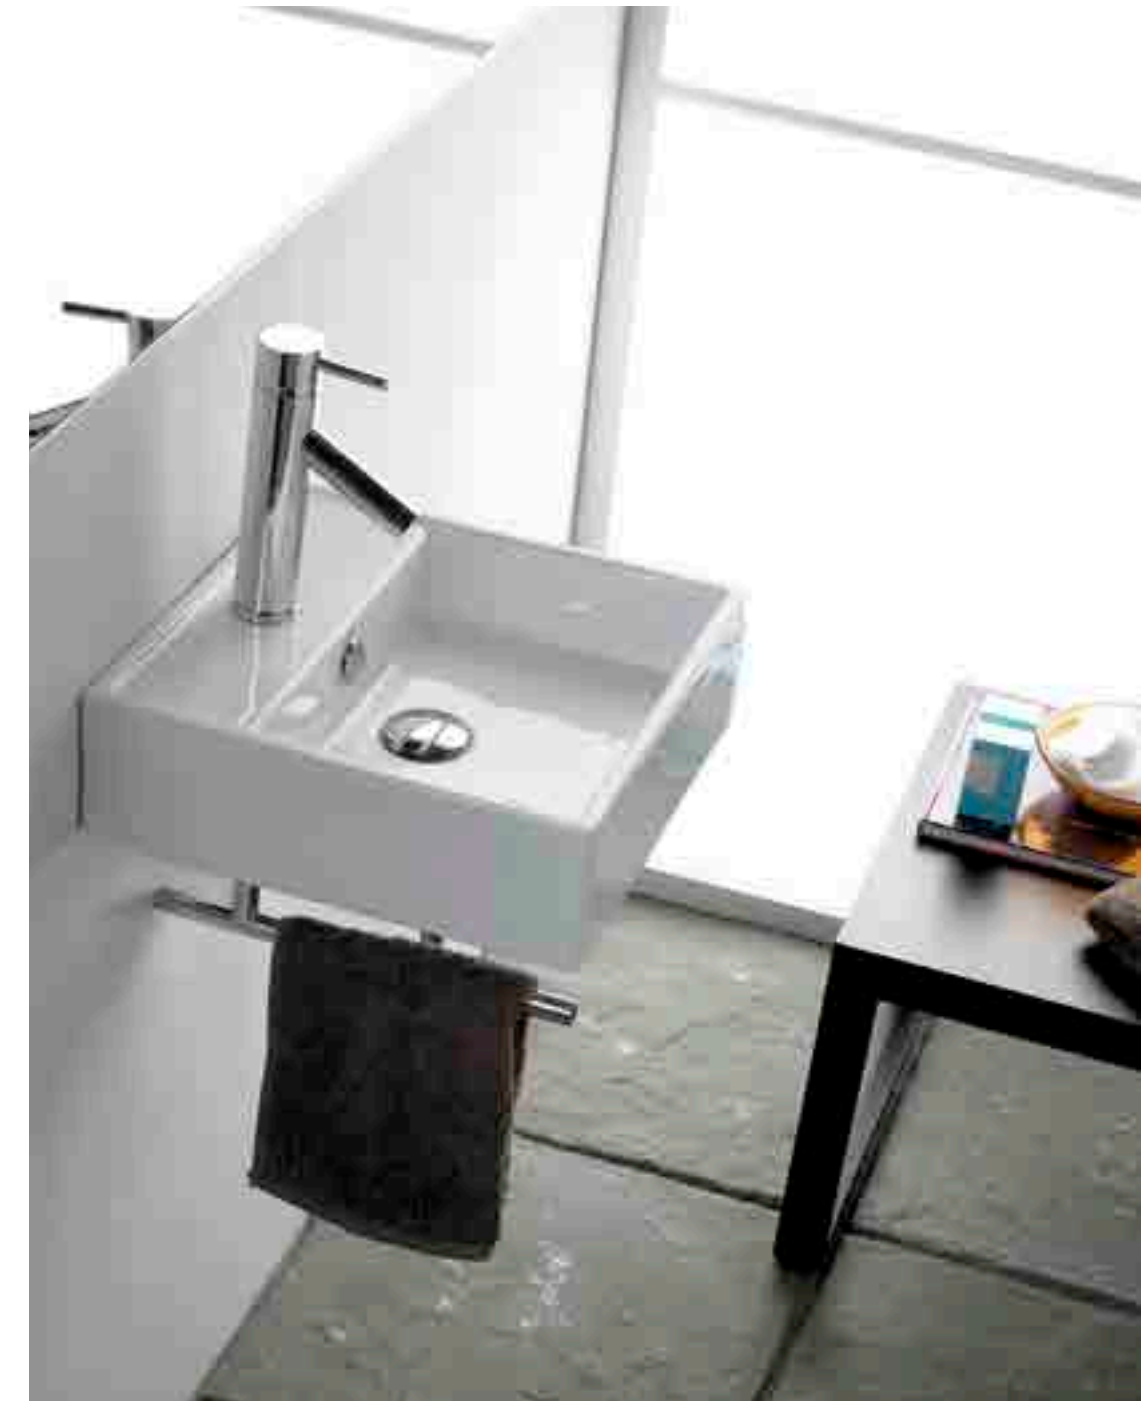

Ref. 17D/T

0021_85
370mm