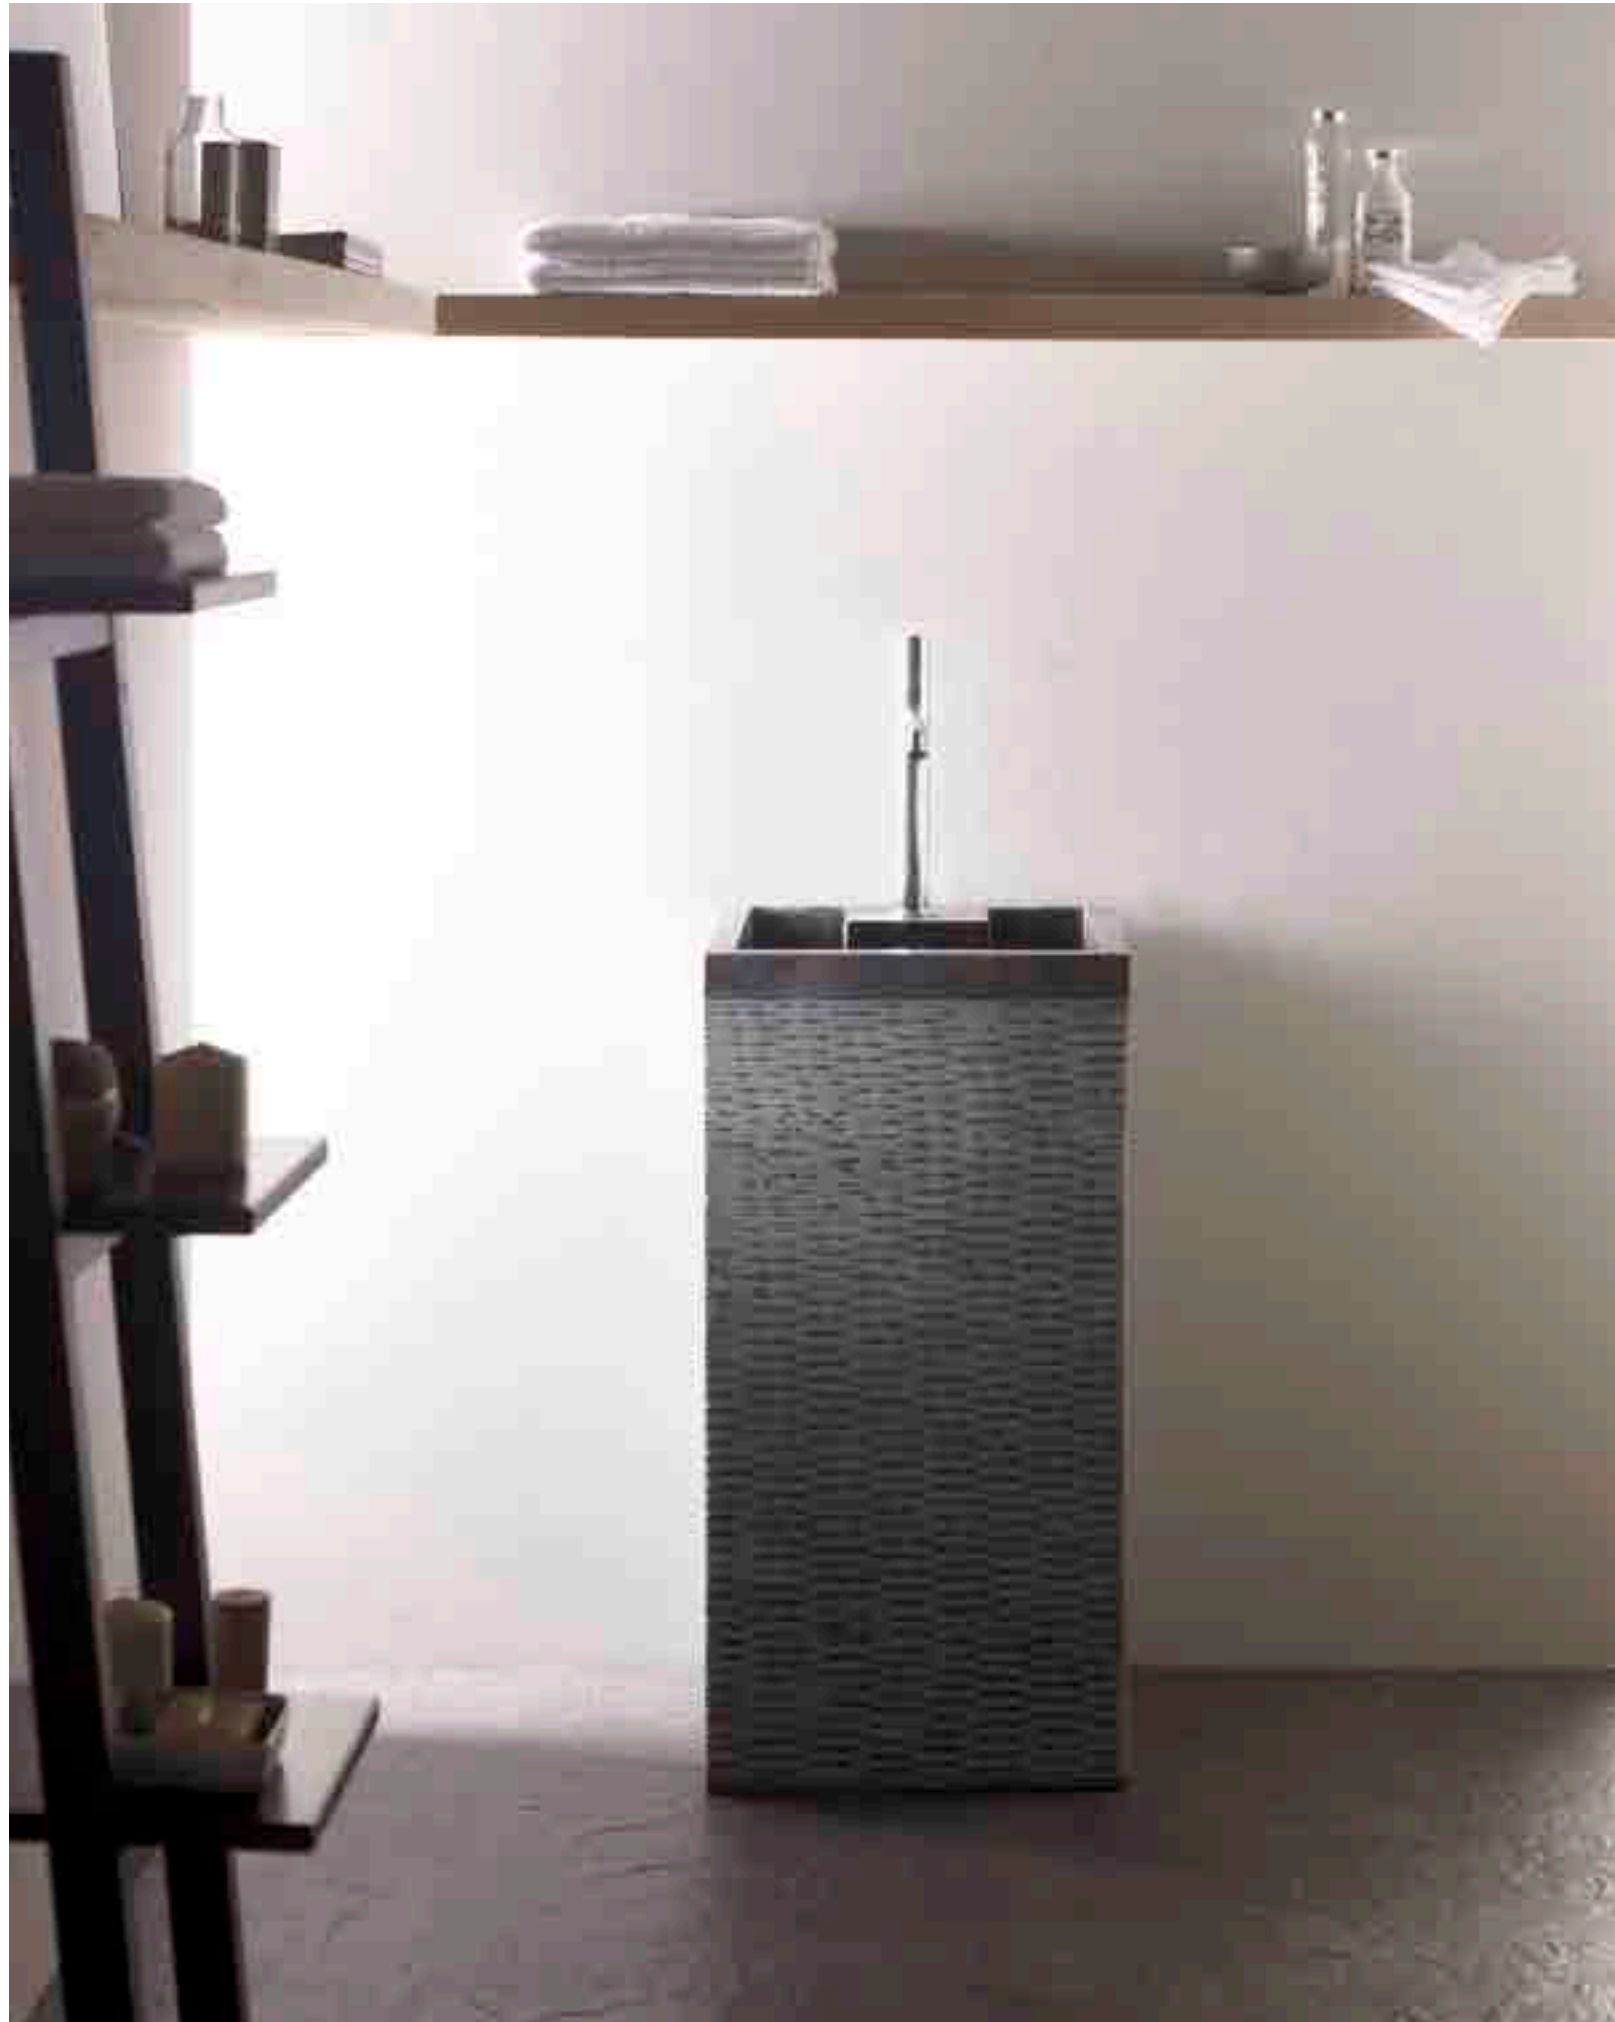

Borneo / Borneo WL

Lavabos pedestal
–Sin rebosadero.

Pedestal washbasins
–Without overflow.

Ref. 00329 Negro
Ref. 00330 Beige
01985_95
450 x 450 x 900mm

Ref. 00329/WL Negro
Ref. 00330/WL Beige
01985_95
450 x 450 x 900mm
–Sin peana para grifo.
–Without tap ledge.

Ref. 00330 Beige

Ref. 00330/WL Beige