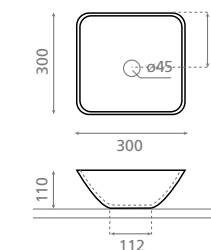

Ref. 4050

0085_95
300 x 300 x 110mm