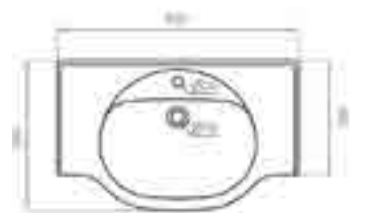

Bucarest

Lavabo suspendido
-Con rebosadero.

Wall-hung washbasin
-With overflow.

Ref. 4102

0179_85

800 x 500 x 210mm

Ref. 4103

0213_95

1020 x 500 x 210mm