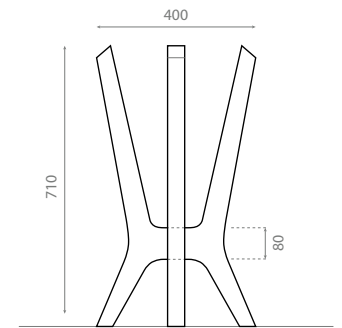

Pedestal de madera
–Compatible con lavabo
Florencia B.

Wooden pedestal
–Valid for washbasin
Florencia B.

Ref. 8224
0595_00
400 x 710mm